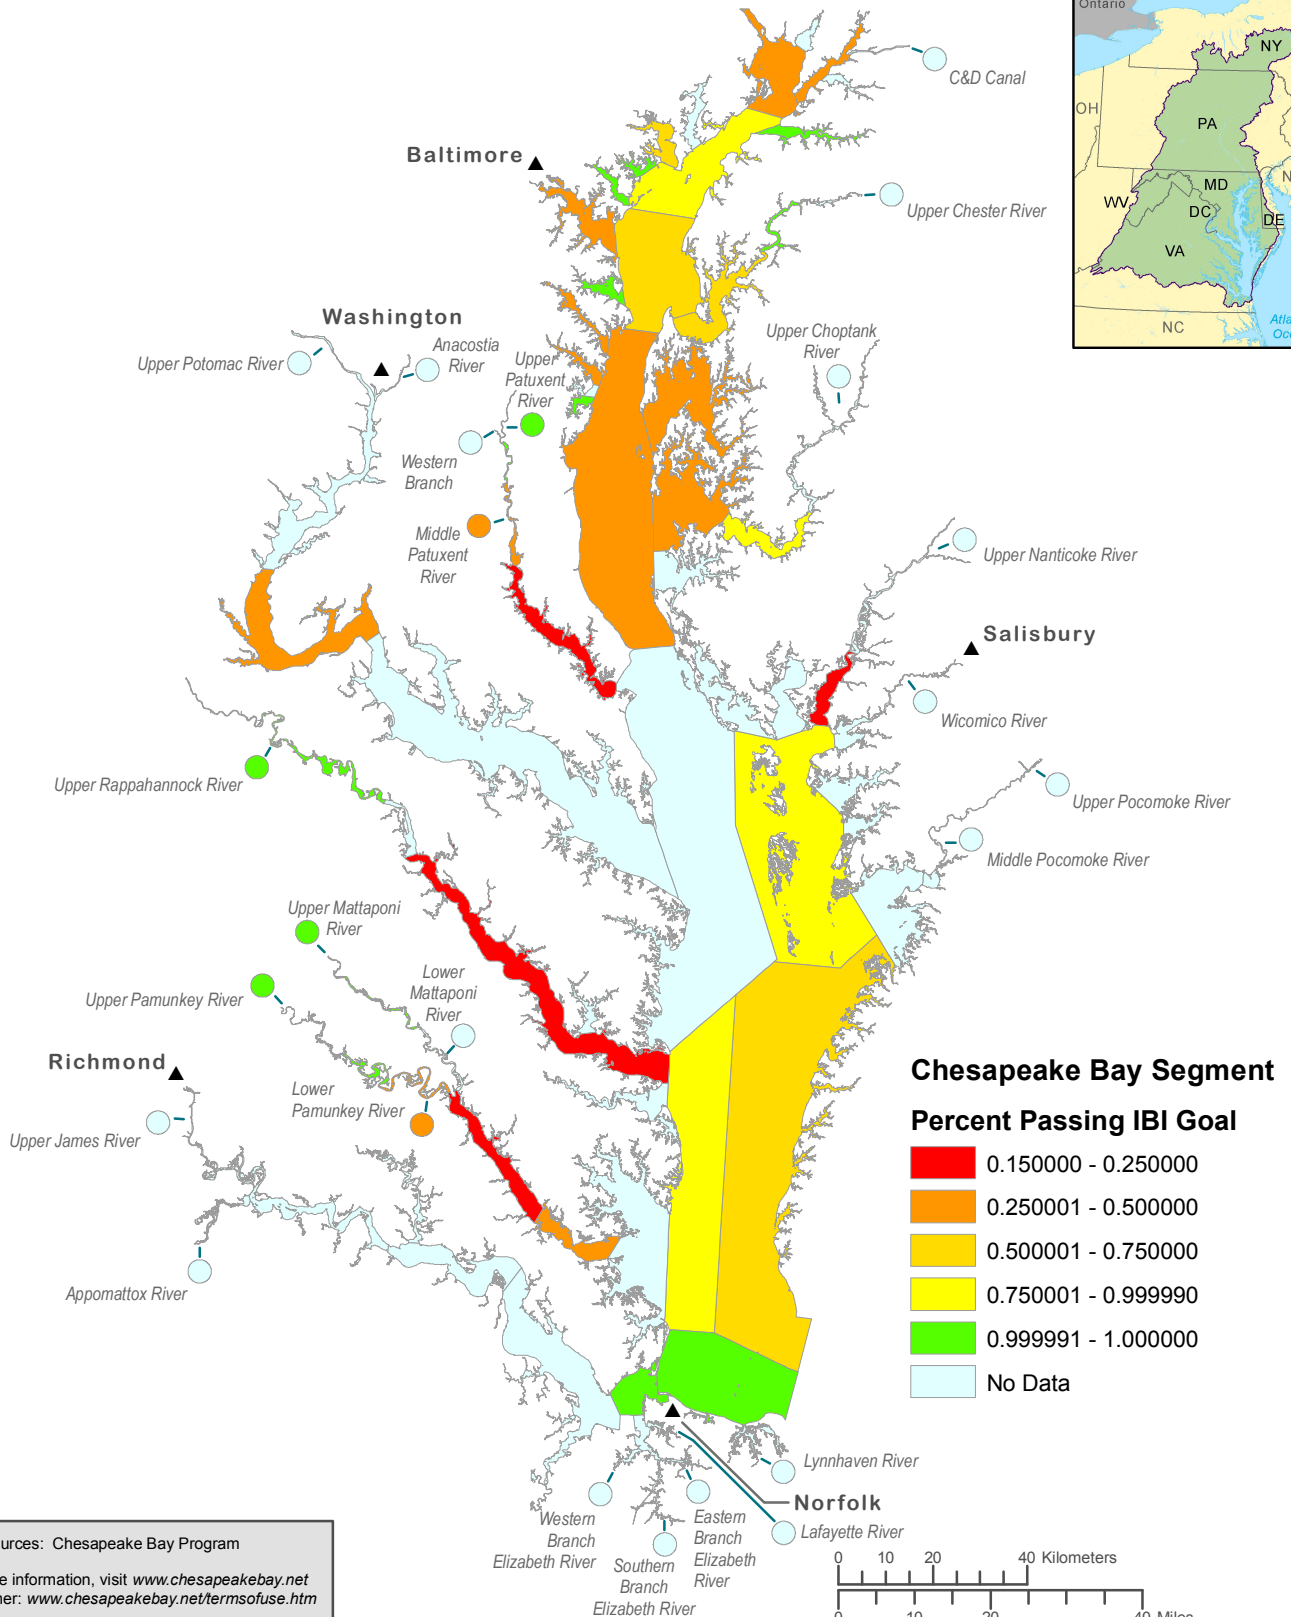

Benthic Habitat (Index of Biological Integrity) (2011)

Percent of Goal Achieved

Data Sources: Chesapeake Bay Program

For more information, visit www.chesapeakebay.net

Disclaimer: www.chesapeakebay.net/termsfuse.htm