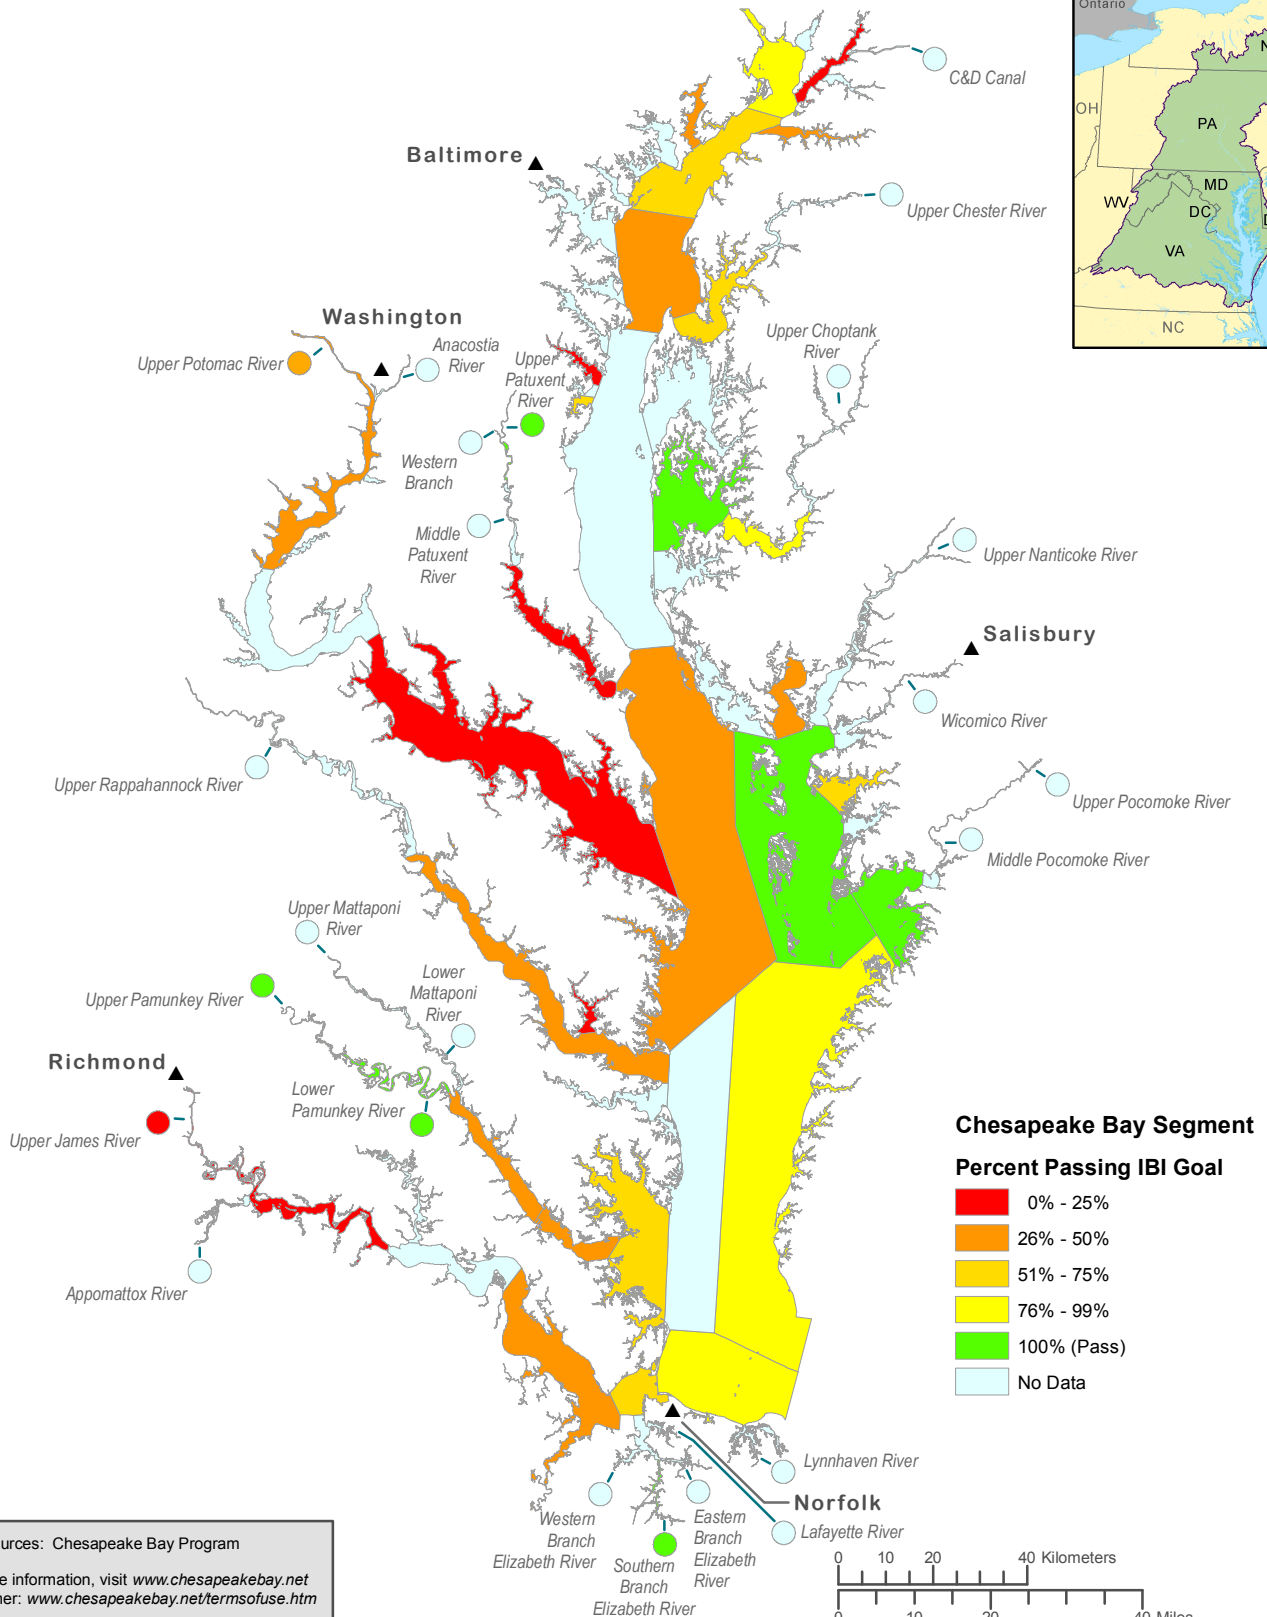

Benthic Habitat (Index of Biological Integrity) (2012)

Percent of Goal Achieved

Data Sources: Chesapeake Bay Program
 For more information, visit www.chesapeakebay.net
 Disclaimer: www.chesapeakebay.net/termsfuse.htm