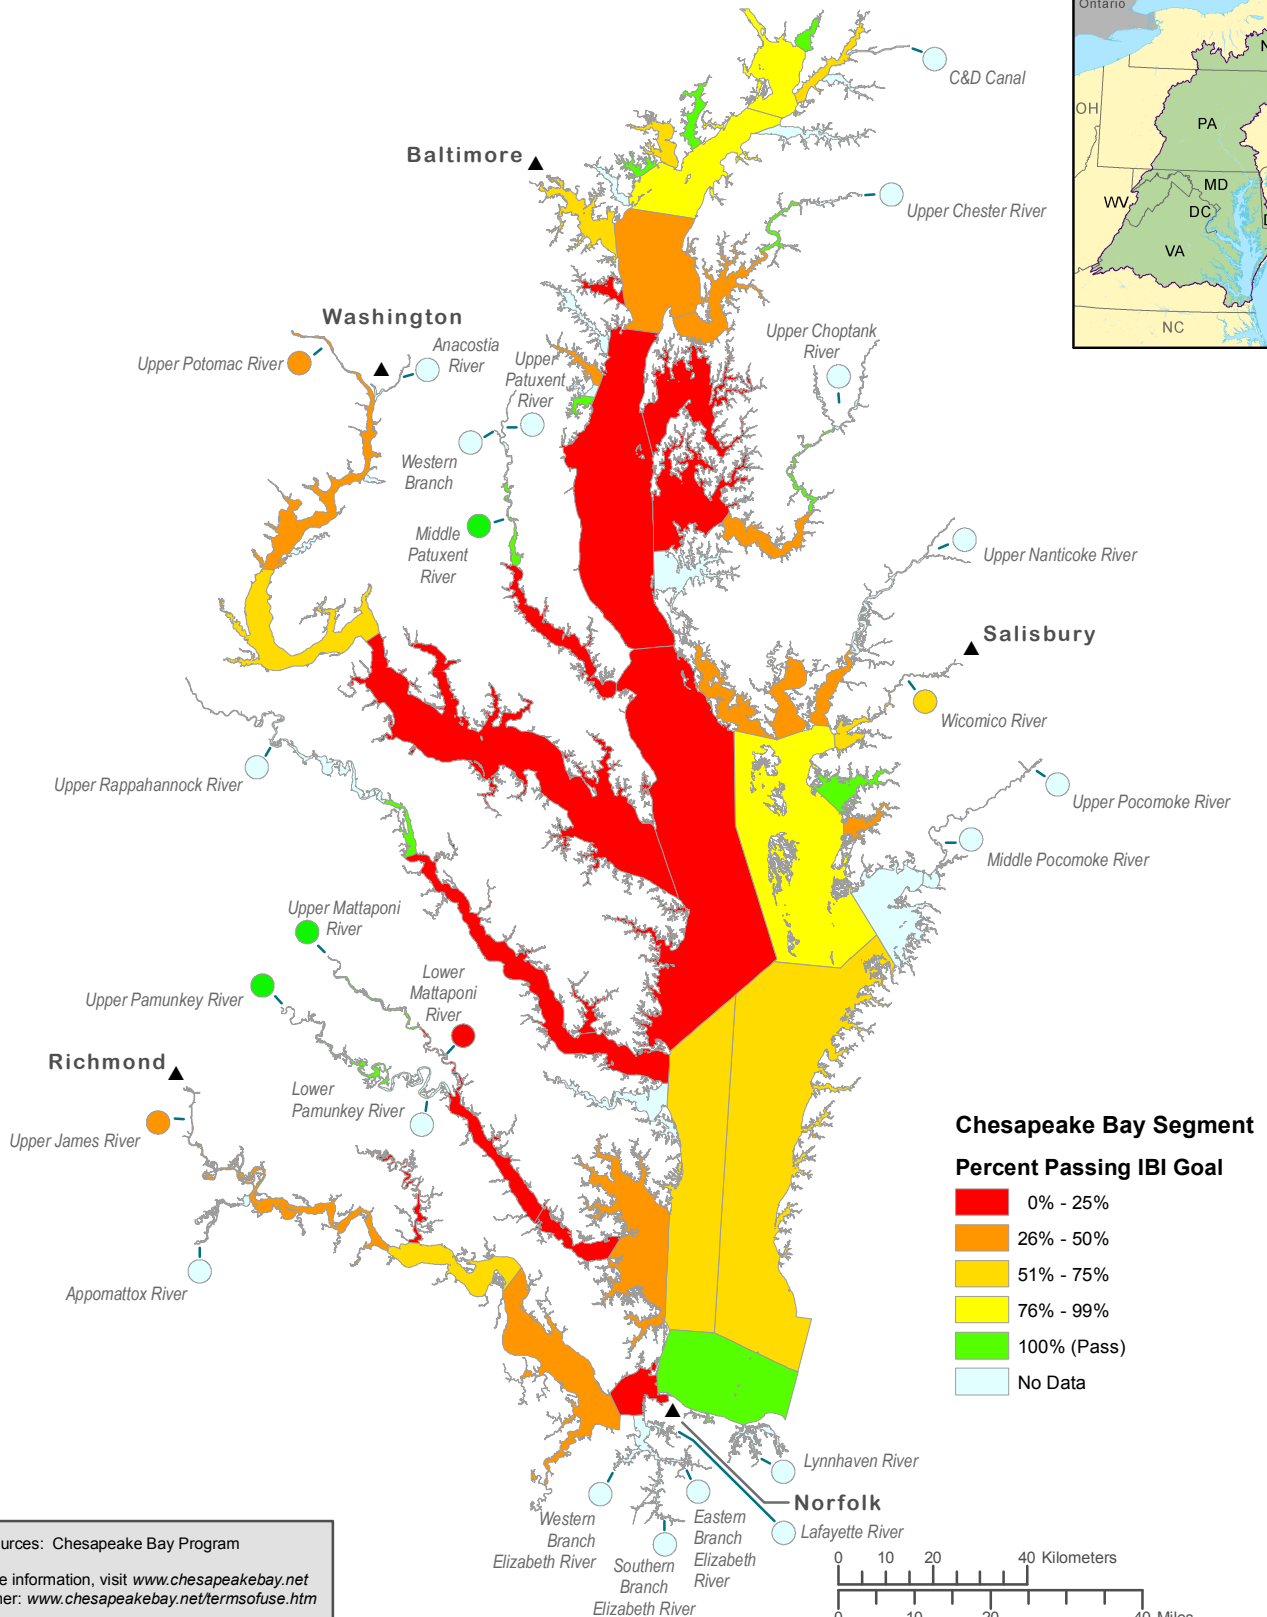

# Benthic Habitat (Index of Biological Integrity) (2013)

Percent of Goal Achieved

Data Sources: Chesapeake Bay Program  
 For more information, visit [www.chesapeakebay.net](http://www.chesapeakebay.net)  
 Disclaimer: [www.chesapeakebay.net/termsfuse.htm](http://www.chesapeakebay.net/termsfuse.htm)