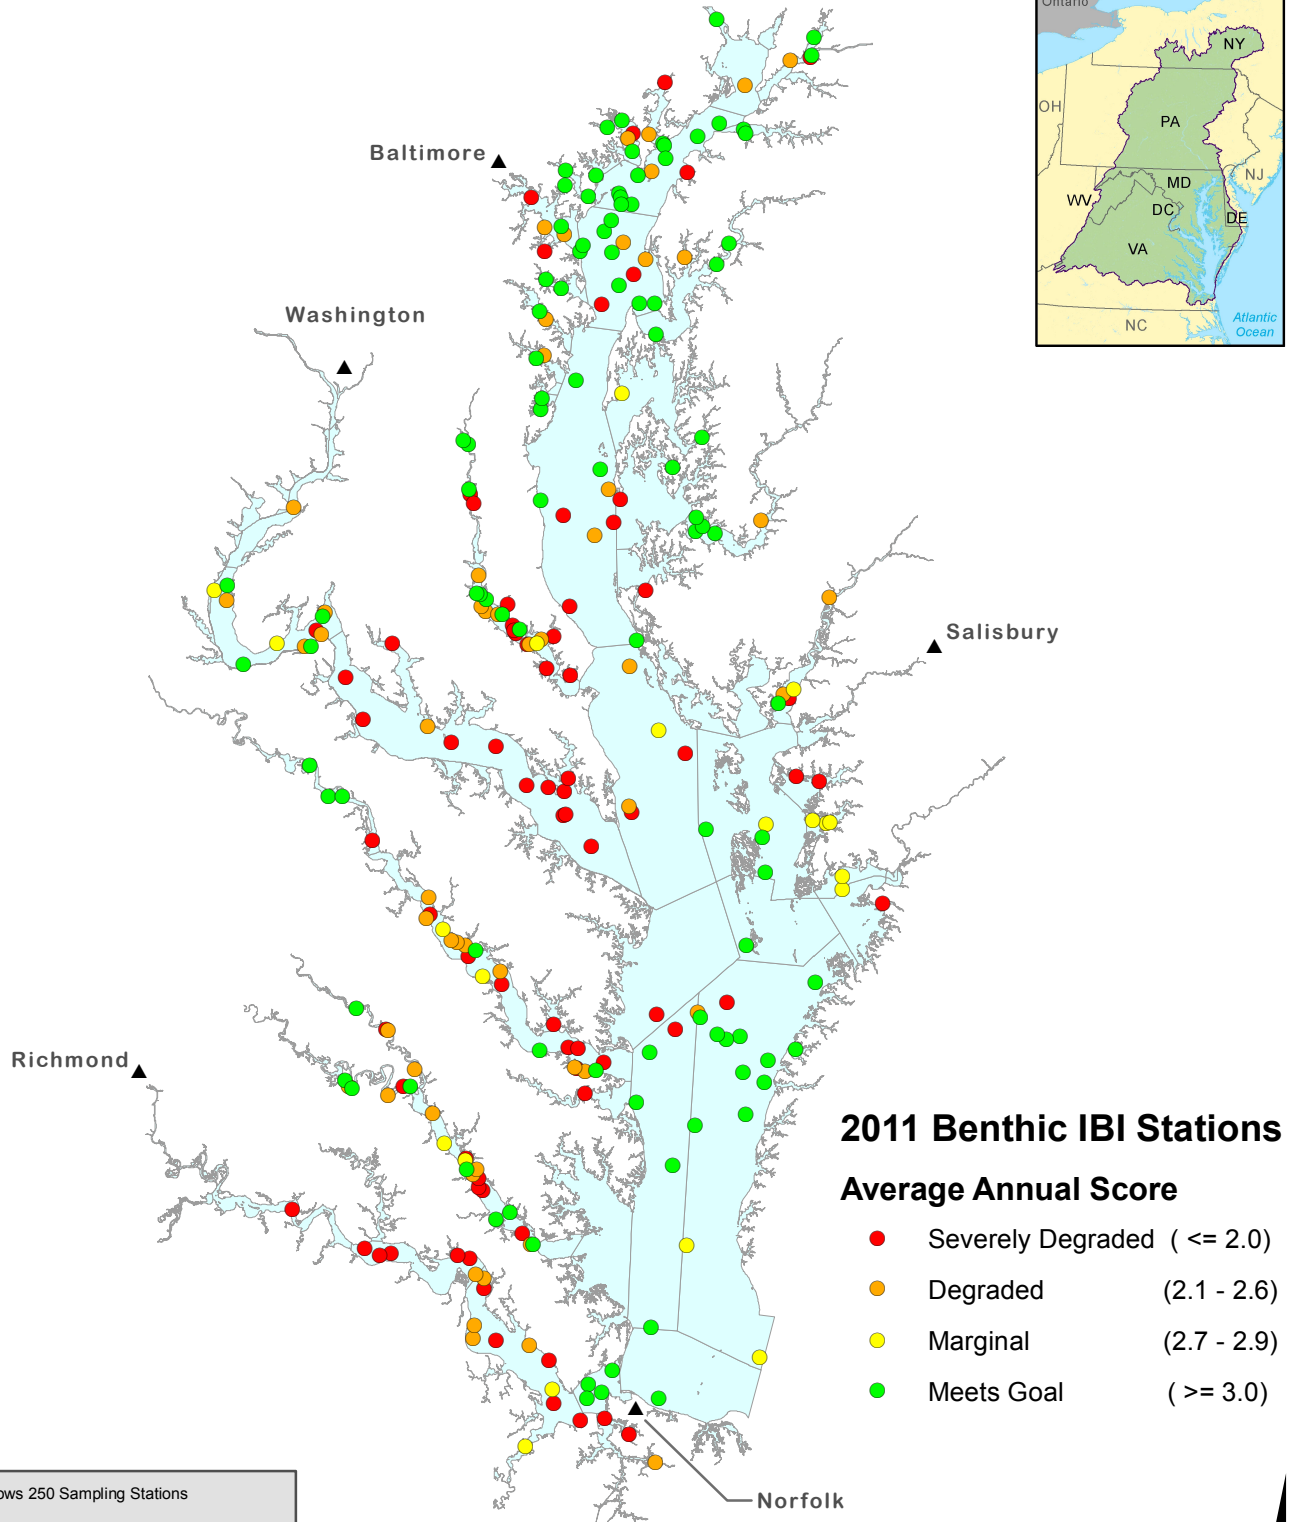

Benthic Habitat (Index of Biological Integrity) (2011)

Annual Average Score by Sampling Station

This Map Shows 250 Sampling Stations

Data Sources: Chesapeake Bay Program

For more information, visit www.chesapeakebay.net
Disclaimer: www.chesapeakebay.net/termsfuse.htm