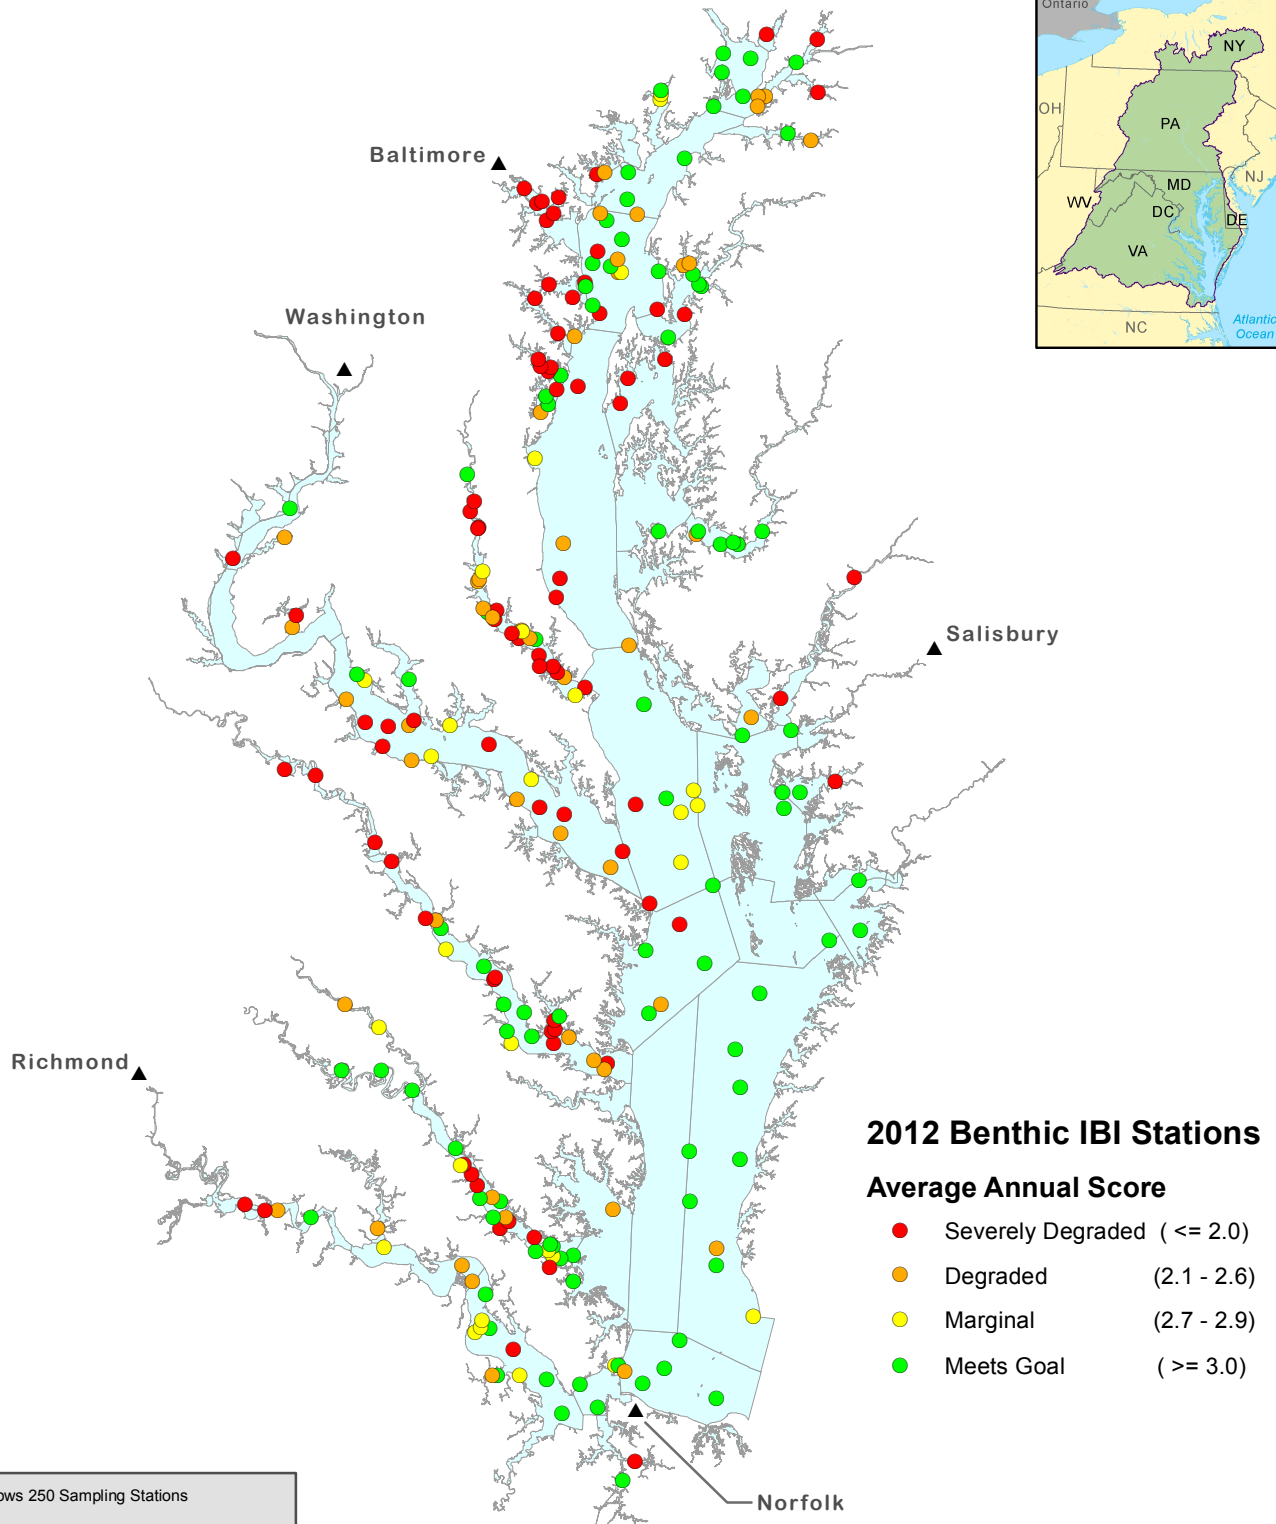

Benthic Habitat (Index of Biological Integrity) (2012)

Annual Average Score by Sampling Station

This Map Shows 250 Sampling Stations

Data Sources: Chesapeake Bay Program

For more information, visit www.chesapeakebay.net
Disclaimer: www.chesapeakebay.net/termsfuse.htm