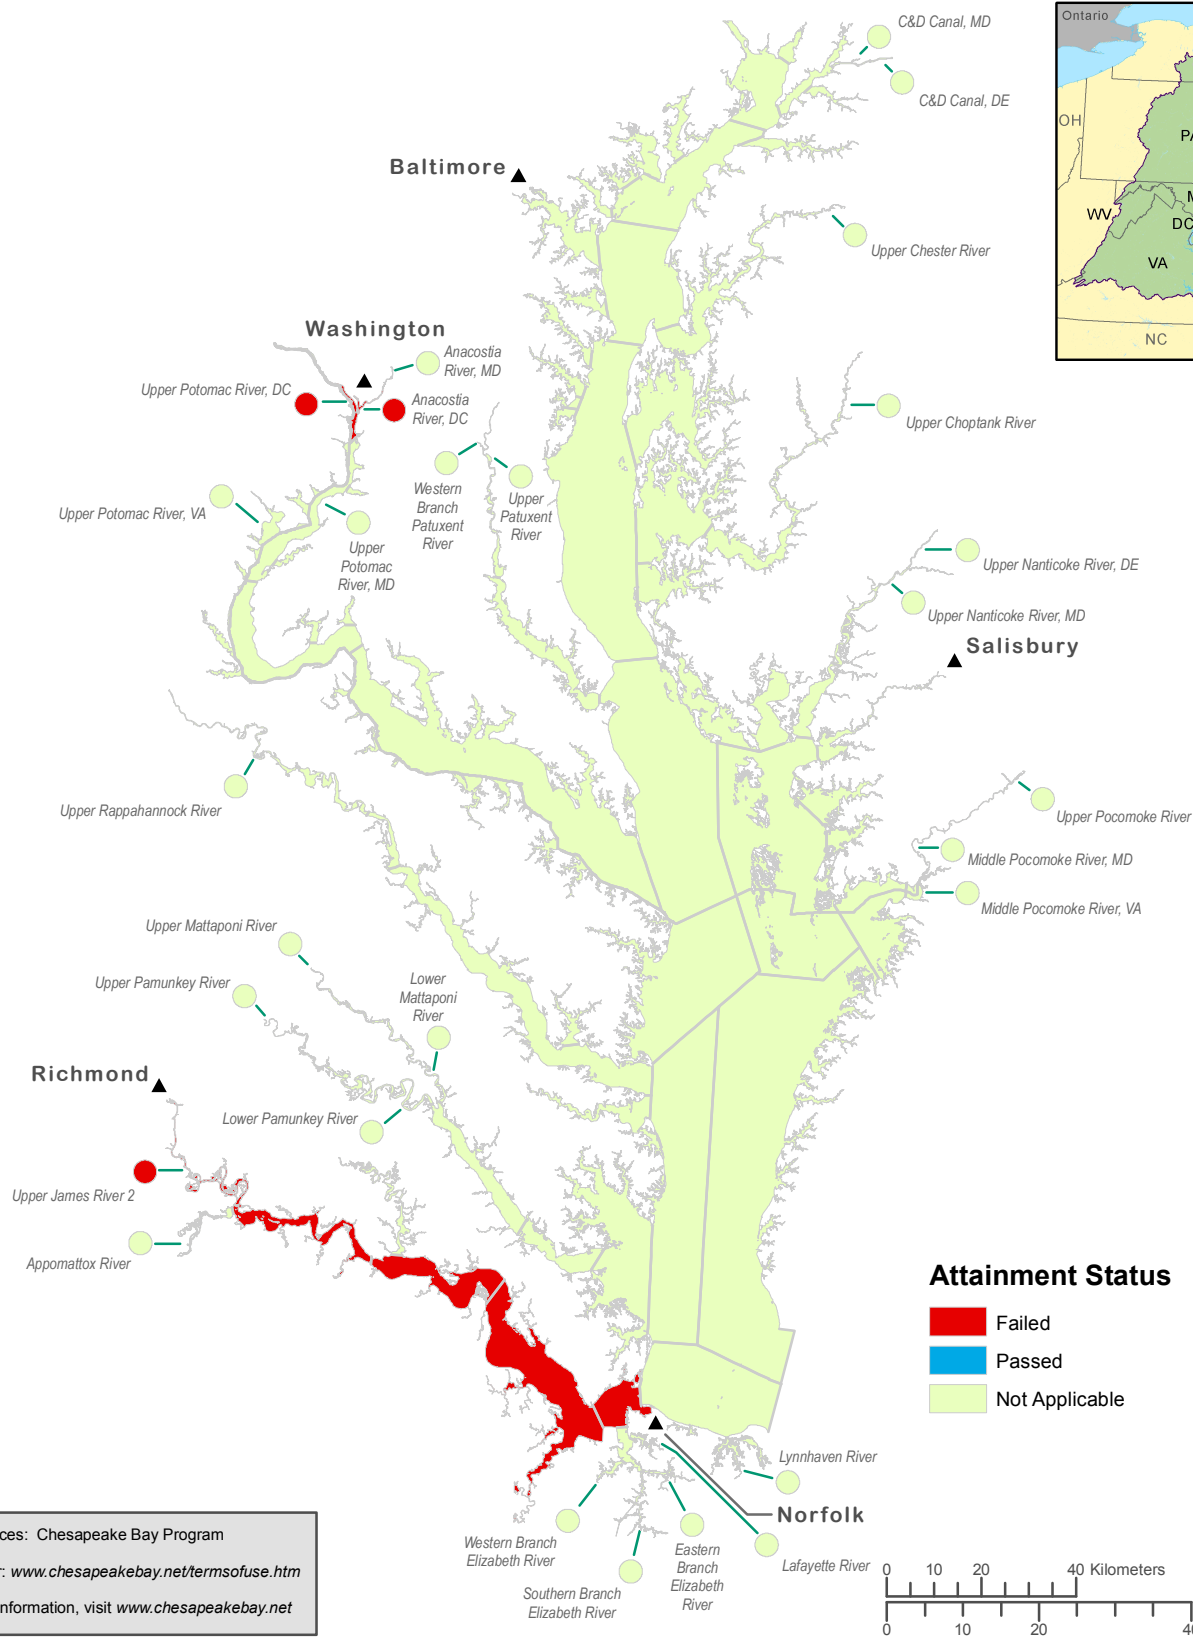

# Chesapeake Bay Waters Meeting Chlorophyll a Criteria Water Quality Goals

2010-2012

Data Sources: Chesapeake Bay Program  
 Disclaimer: [www.chesapeakebay.net/termsofuse.htm](http://www.chesapeakebay.net/termsofuse.htm)  
 For more information, visit [www.chesapeakebay.net](http://www.chesapeakebay.net)