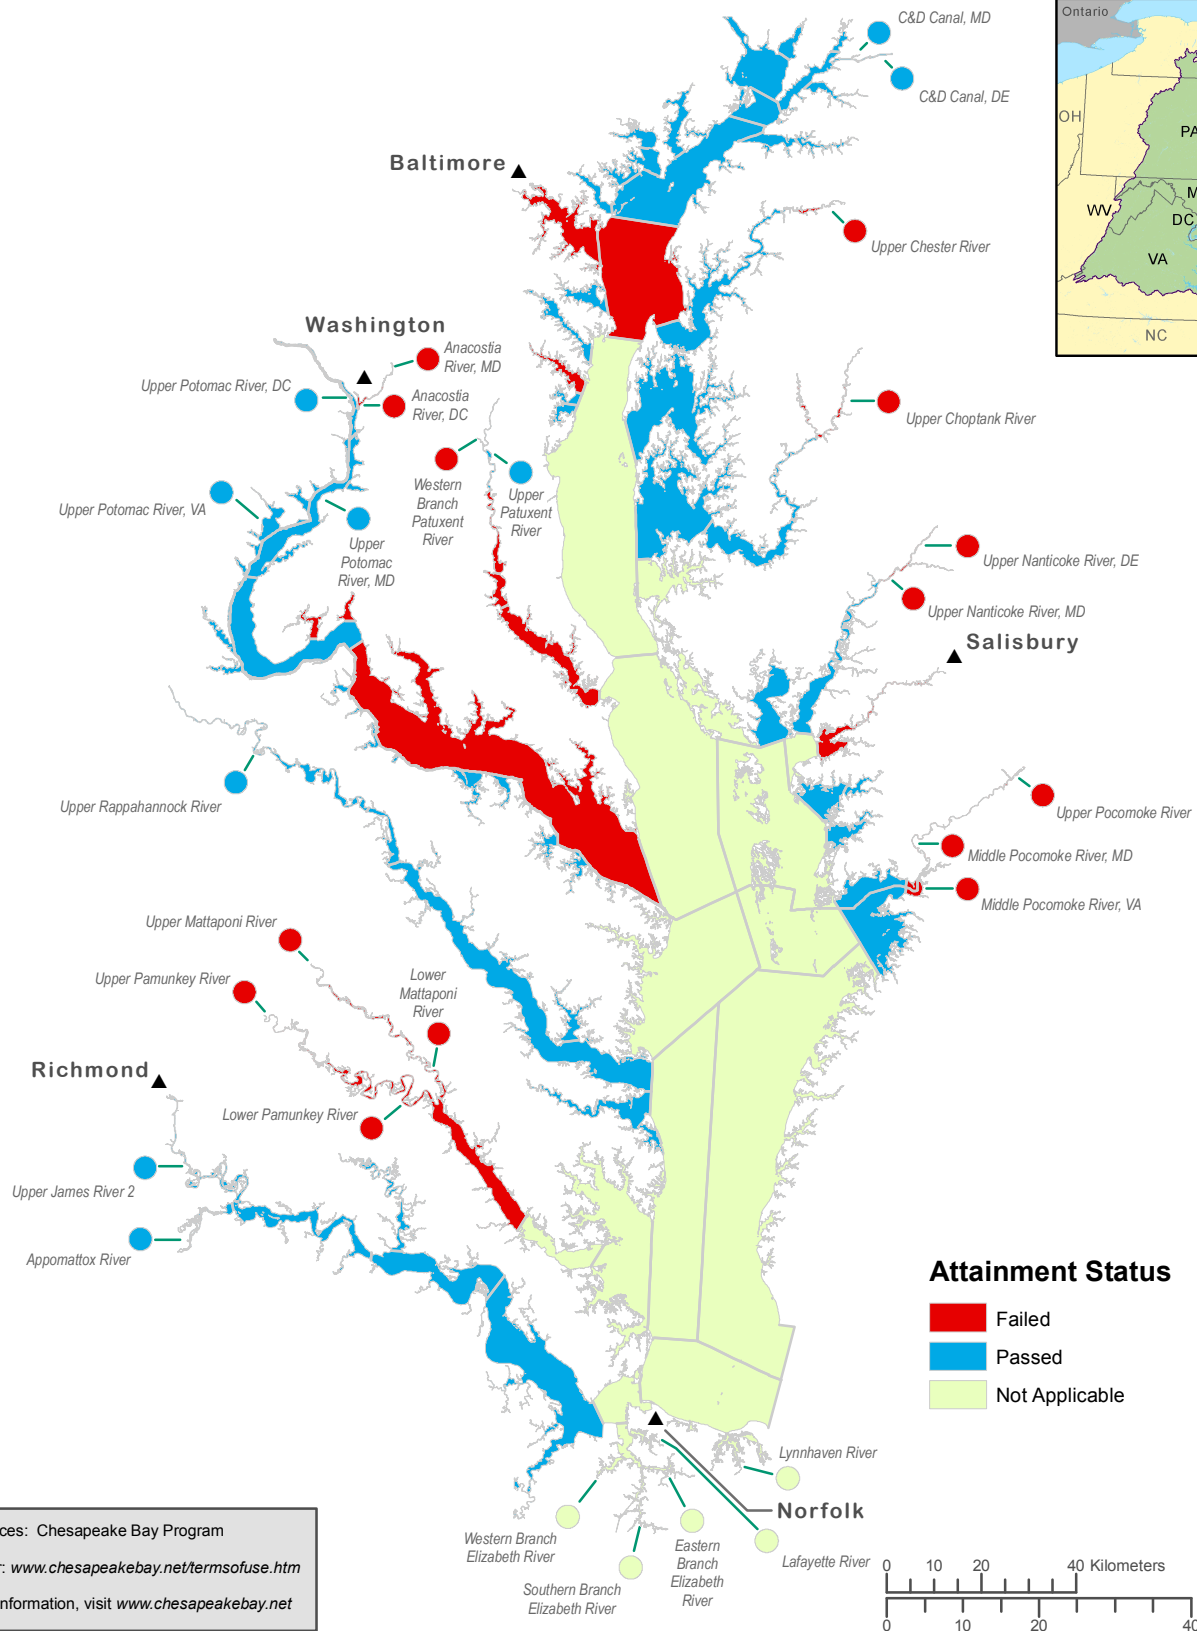

# Chesapeake Bay Waters Meeting Water Quality Goals for the Migratory, Spawning and Nursery Habitat Use

2009-2011

Data Sources: Chesapeake Bay Program  
 Disclaimer: [www.chesapeakebay.net/termsofuse.htm](http://www.chesapeakebay.net/termsofuse.htm)  
 For more information, visit [www.chesapeakebay.net](http://www.chesapeakebay.net)