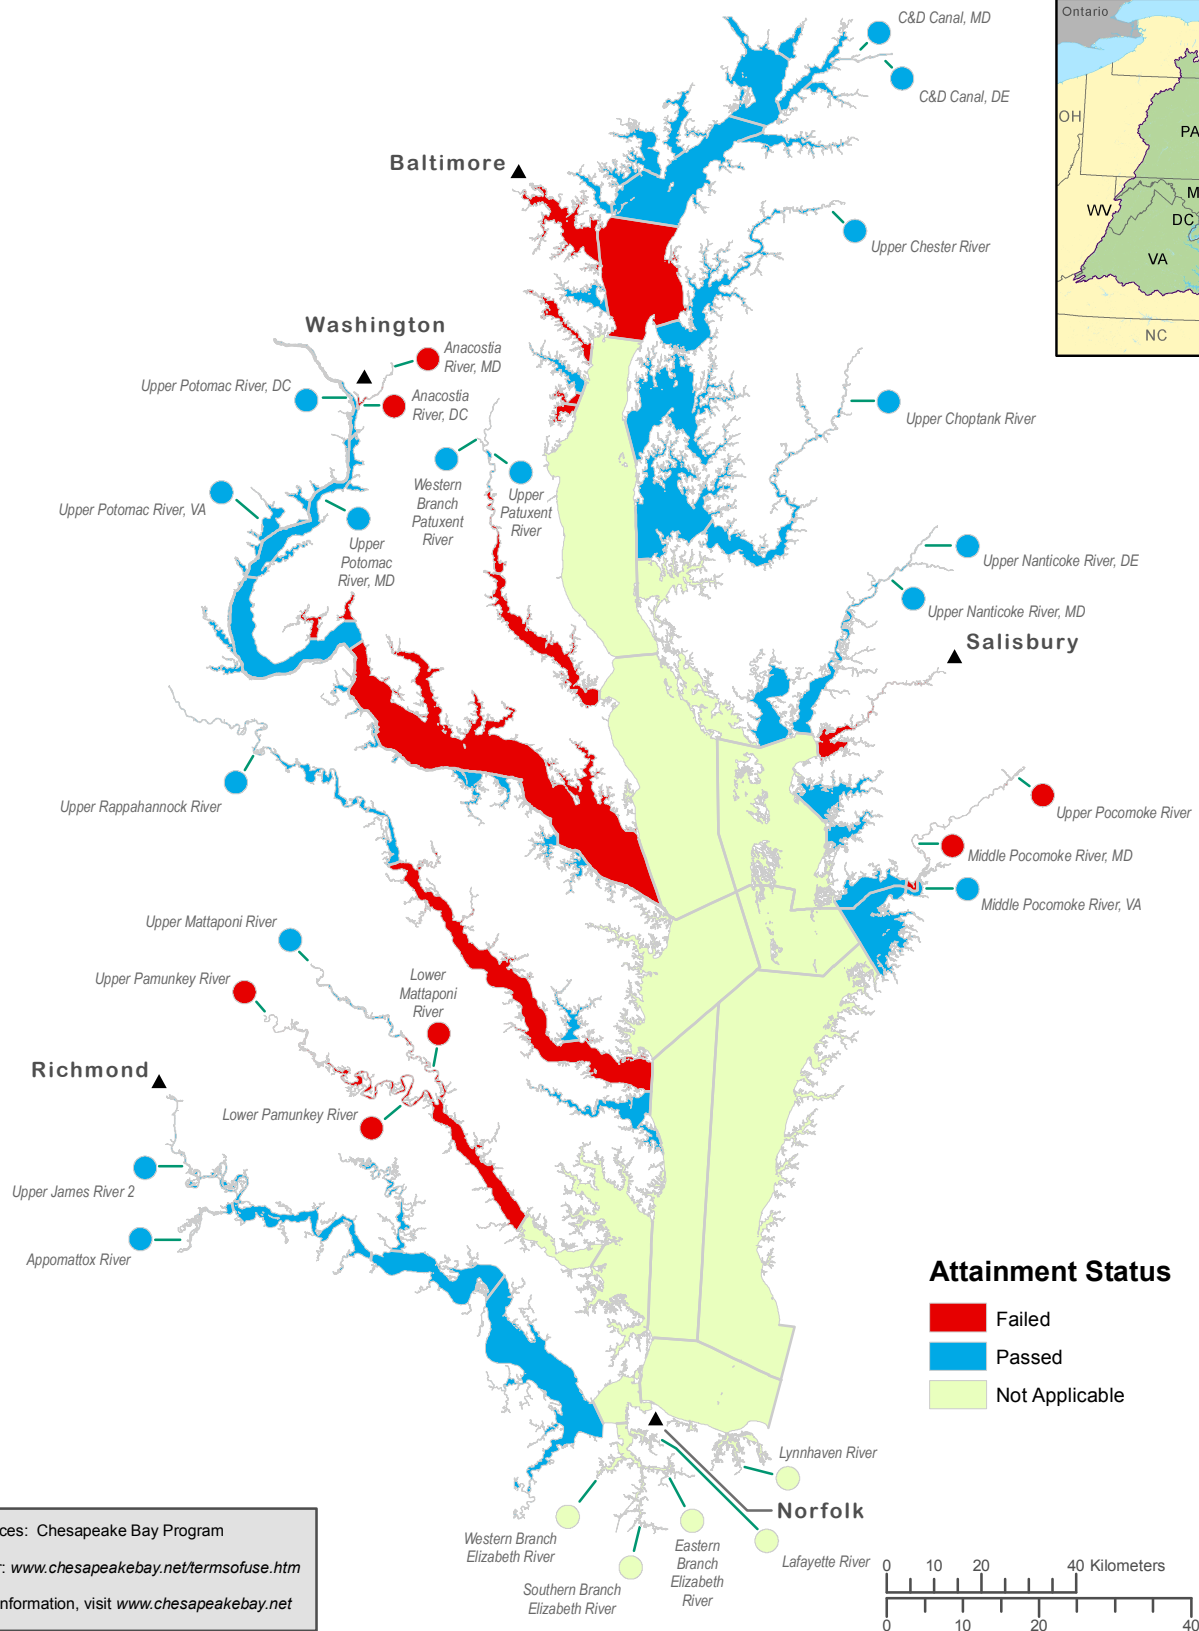

Chesapeake Bay Waters Meeting Water Quality Goals for the Migratory, Spawning and Nursery Habitat Use

2010-2012

Data Sources: Chesapeake Bay Program
 Disclaimer: www.chesapeakebay.net/termsofuse.htm
 For more information, visit www.chesapeakebay.net