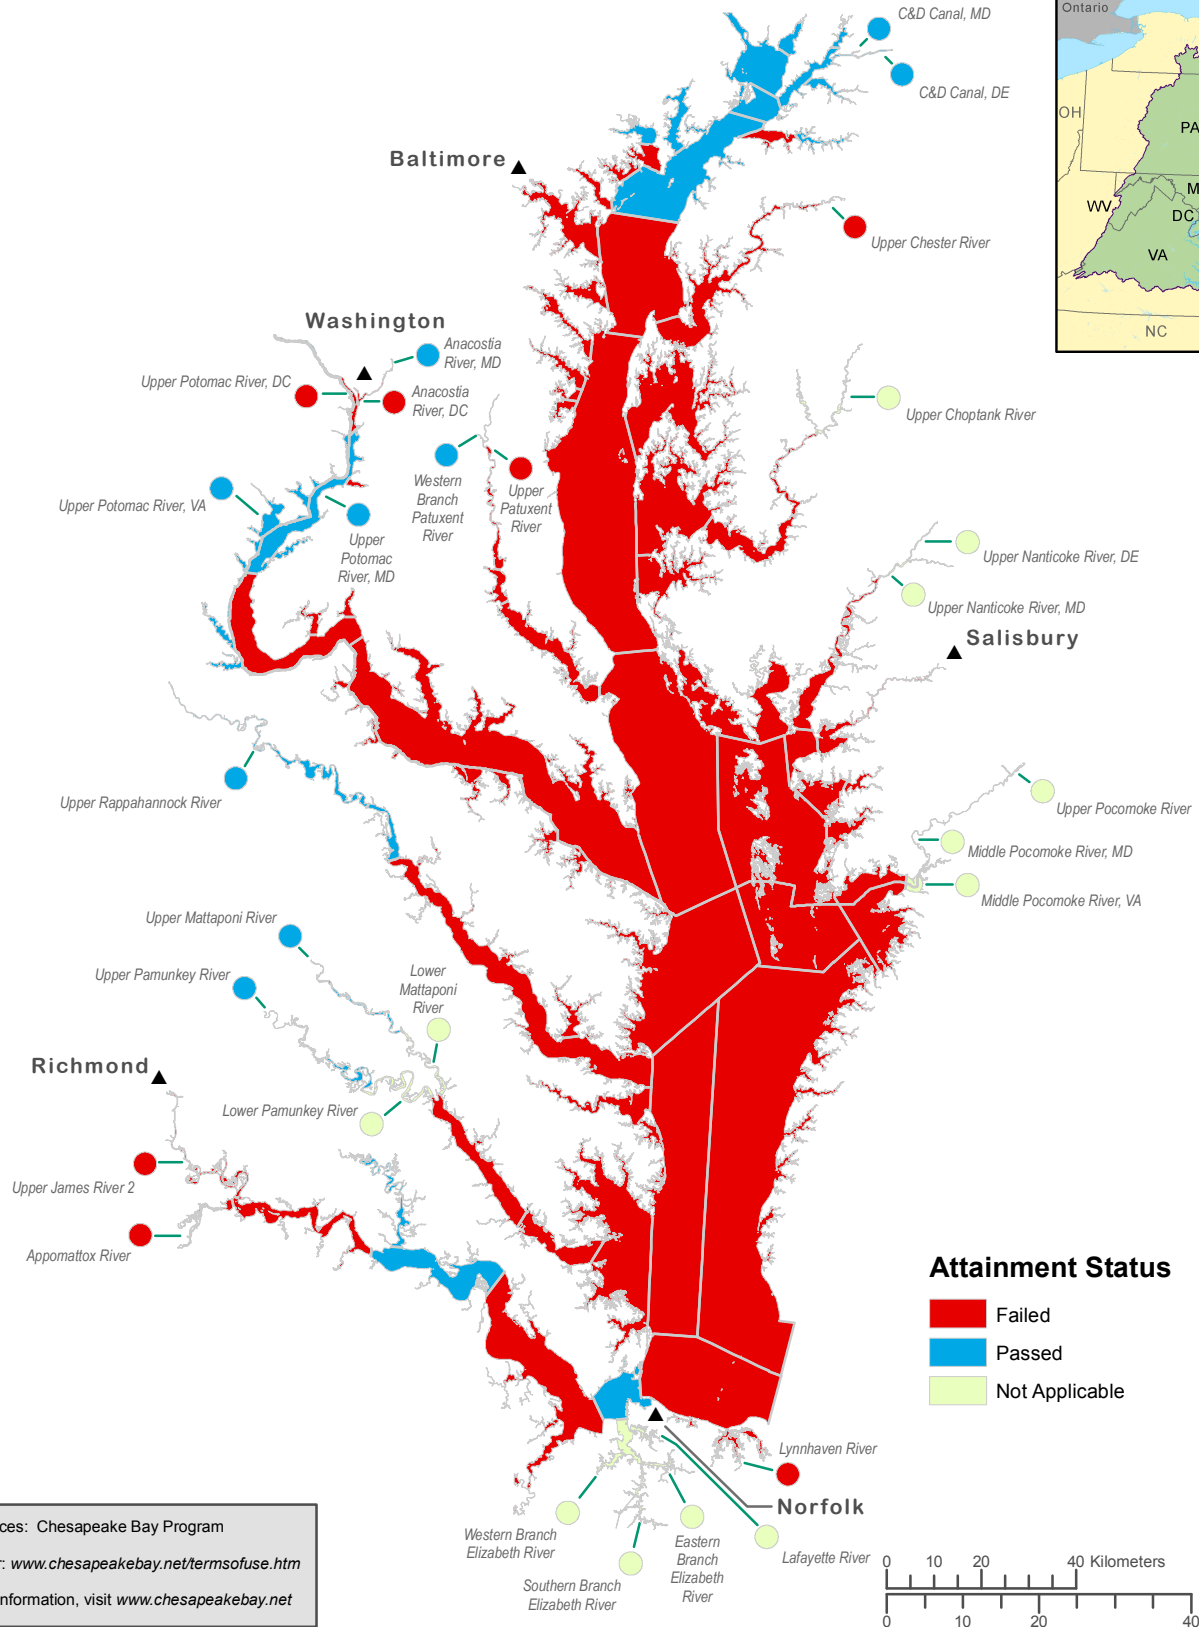

Chesapeake Bay Waters Meeting Water Quality Goals for the Shallow Water Bay Grasses Designated Use

2009-2011

Data Sources: Chesapeake Bay Program
 Disclaimer: www.chesapeakebay.net/termsofuse.htm
 For more information, visit www.chesapeakebay.net