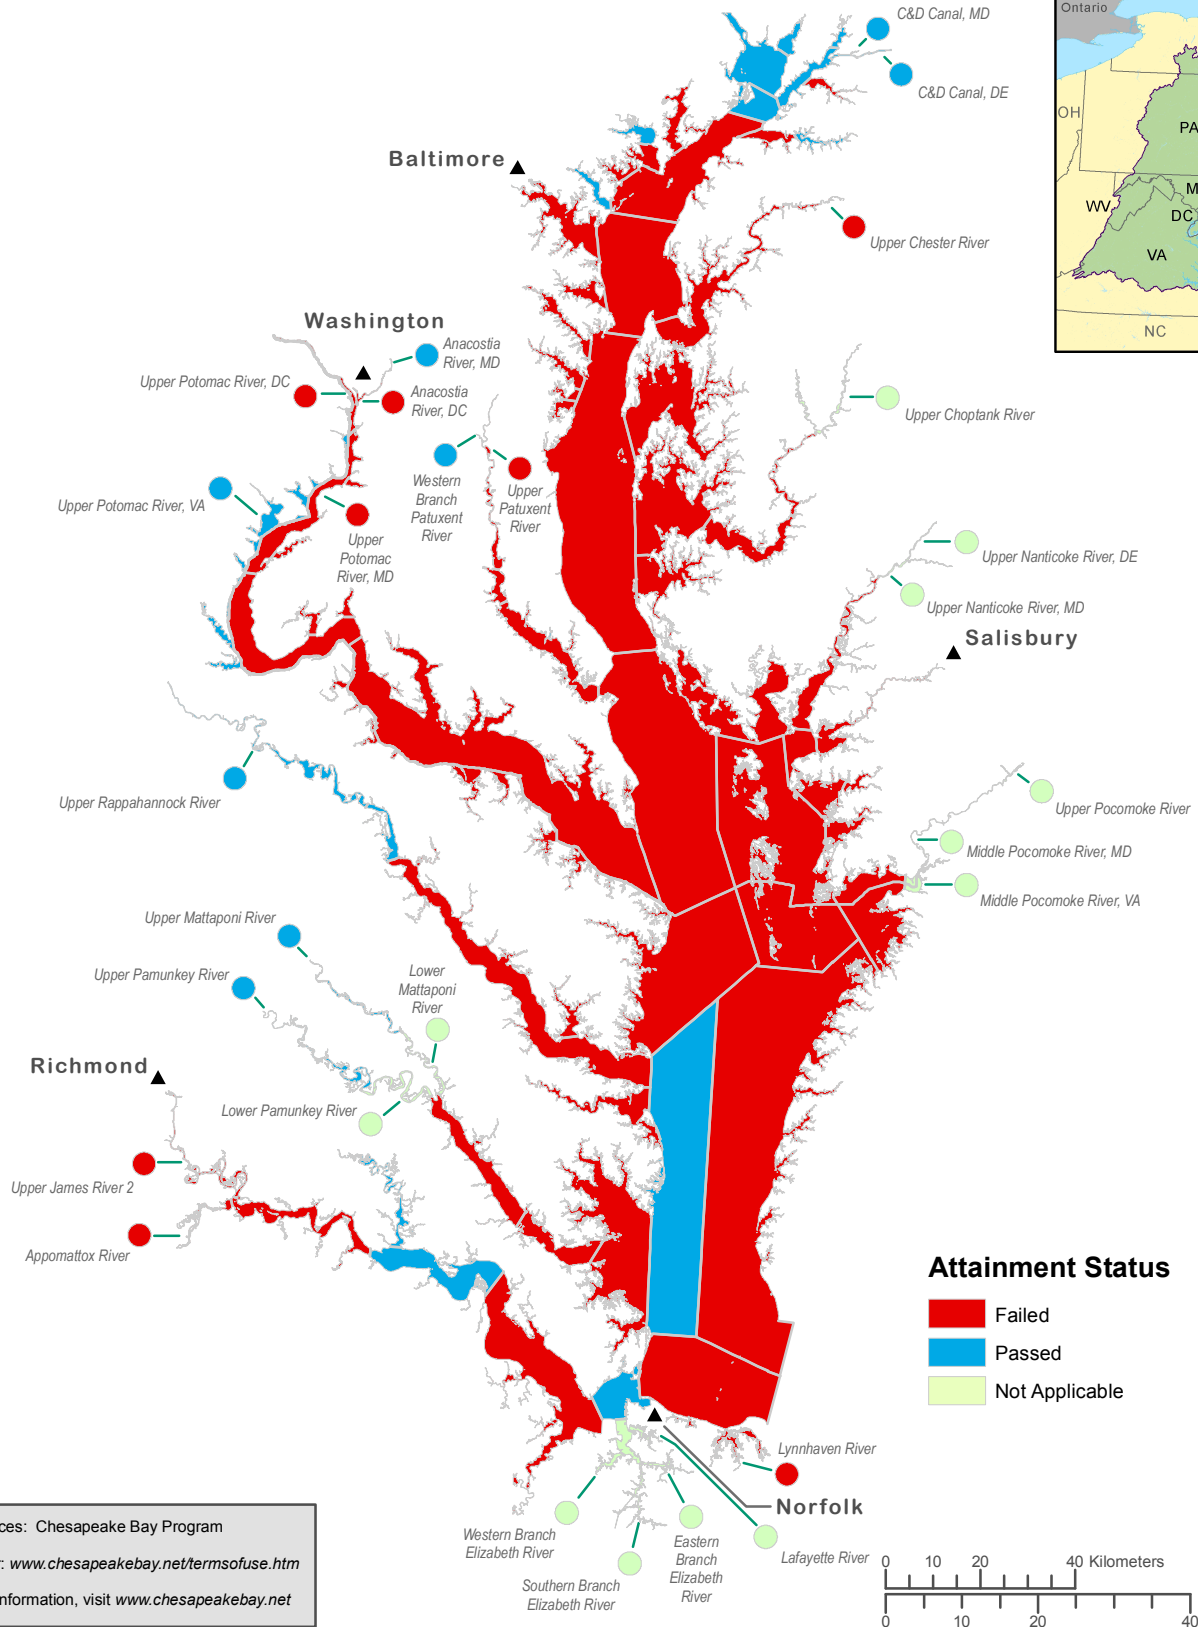

# Chesapeake Bay Waters Meeting Water Quality Goals for the Shallow Water Bay Grasses Designated Use

2010-2012

Data Sources: Chesapeake Bay Program  
 Disclaimer: [www.chesapeakebay.net/termsfuse.htm](http://www.chesapeakebay.net/termsfuse.htm)  
 For more information, visit [www.chesapeakebay.net](http://www.chesapeakebay.net)