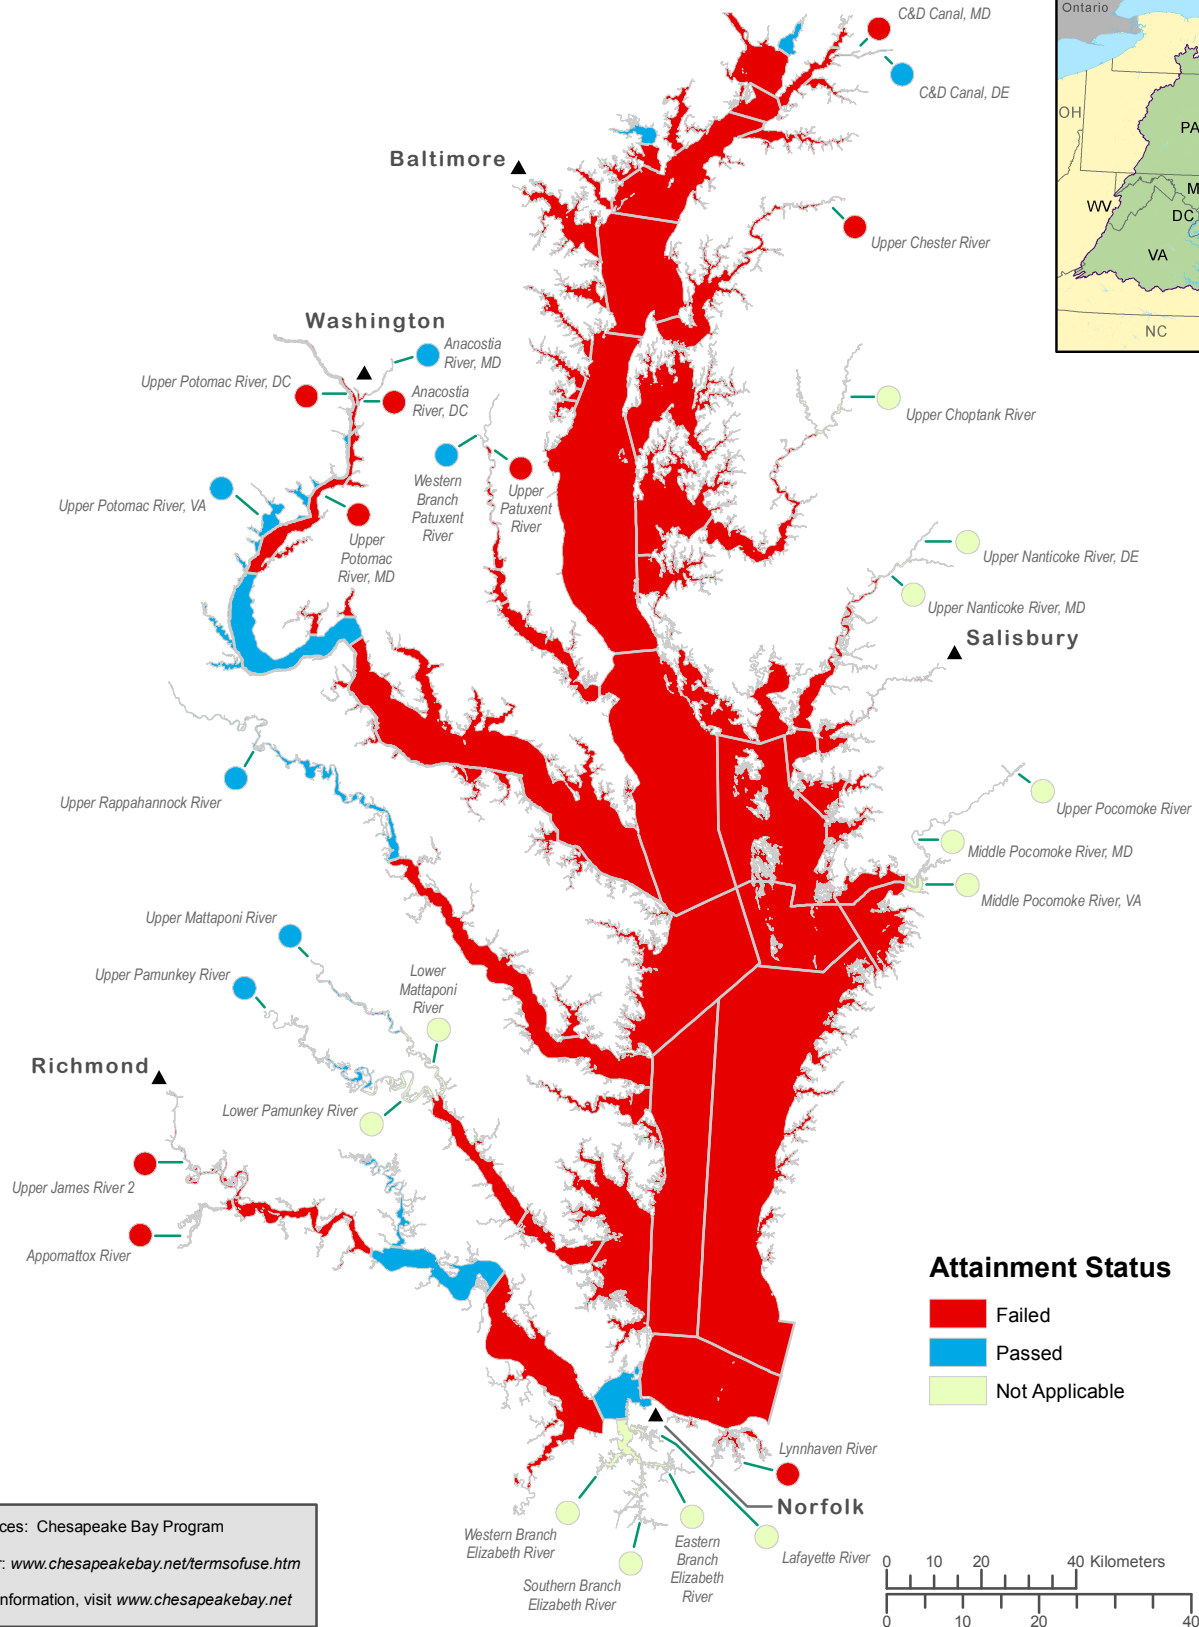

# Chesapeake Bay Waters Meeting Water Quality Goals for the Shallow Water Bay Grasses Designated Use

2011-2013

Data Sources: Chesapeake Bay Program  
 Disclaimer: [www.chesapeakebay.net/termsofuse.htm](http://www.chesapeakebay.net/termsofuse.htm)  
 For more information, visit [www.chesapeakebay.net](http://www.chesapeakebay.net)