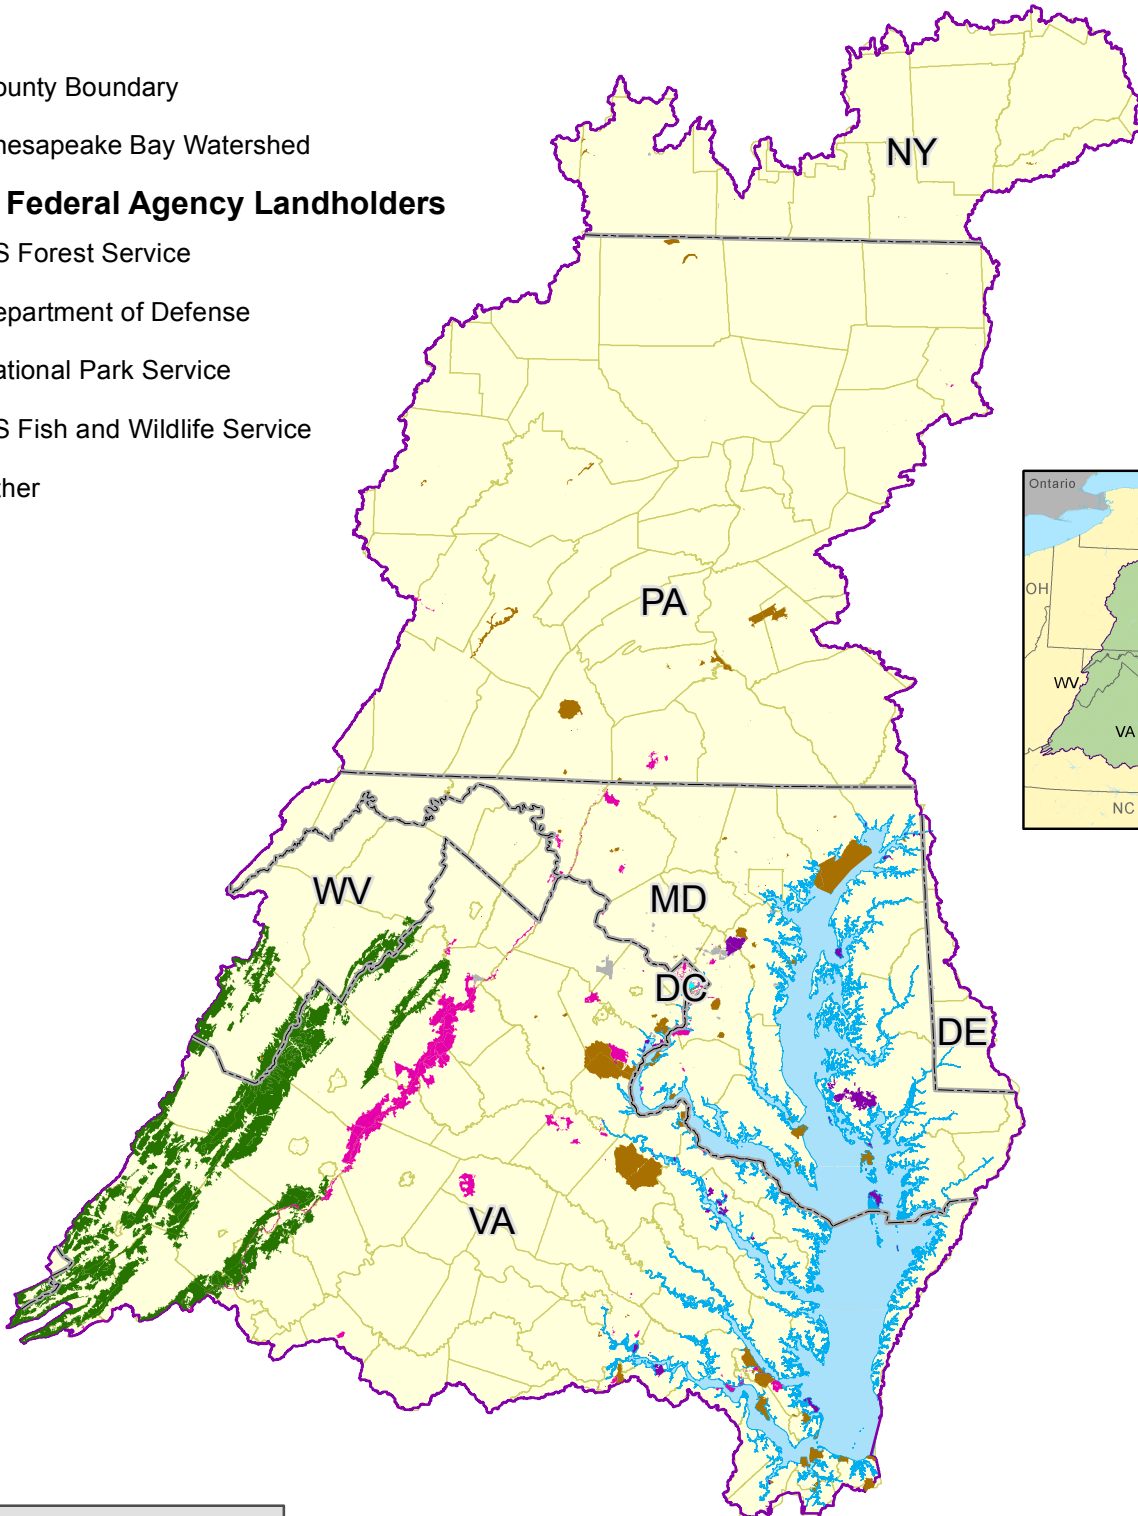

Federal Lands and Facilities in the Chesapeake Bay Watershed

- County Boundary
- Chesapeake Bay Watershed

Primary Federal Agency Landholders

- US Forest Service
- Department of Defense
- National Park Service
- US Fish and Wildlife Service
- Other

Data Sources: Federal Agency Landholders and the Protected Areas Database V. 1.3
For more information, visit www.chesapeakebay.net