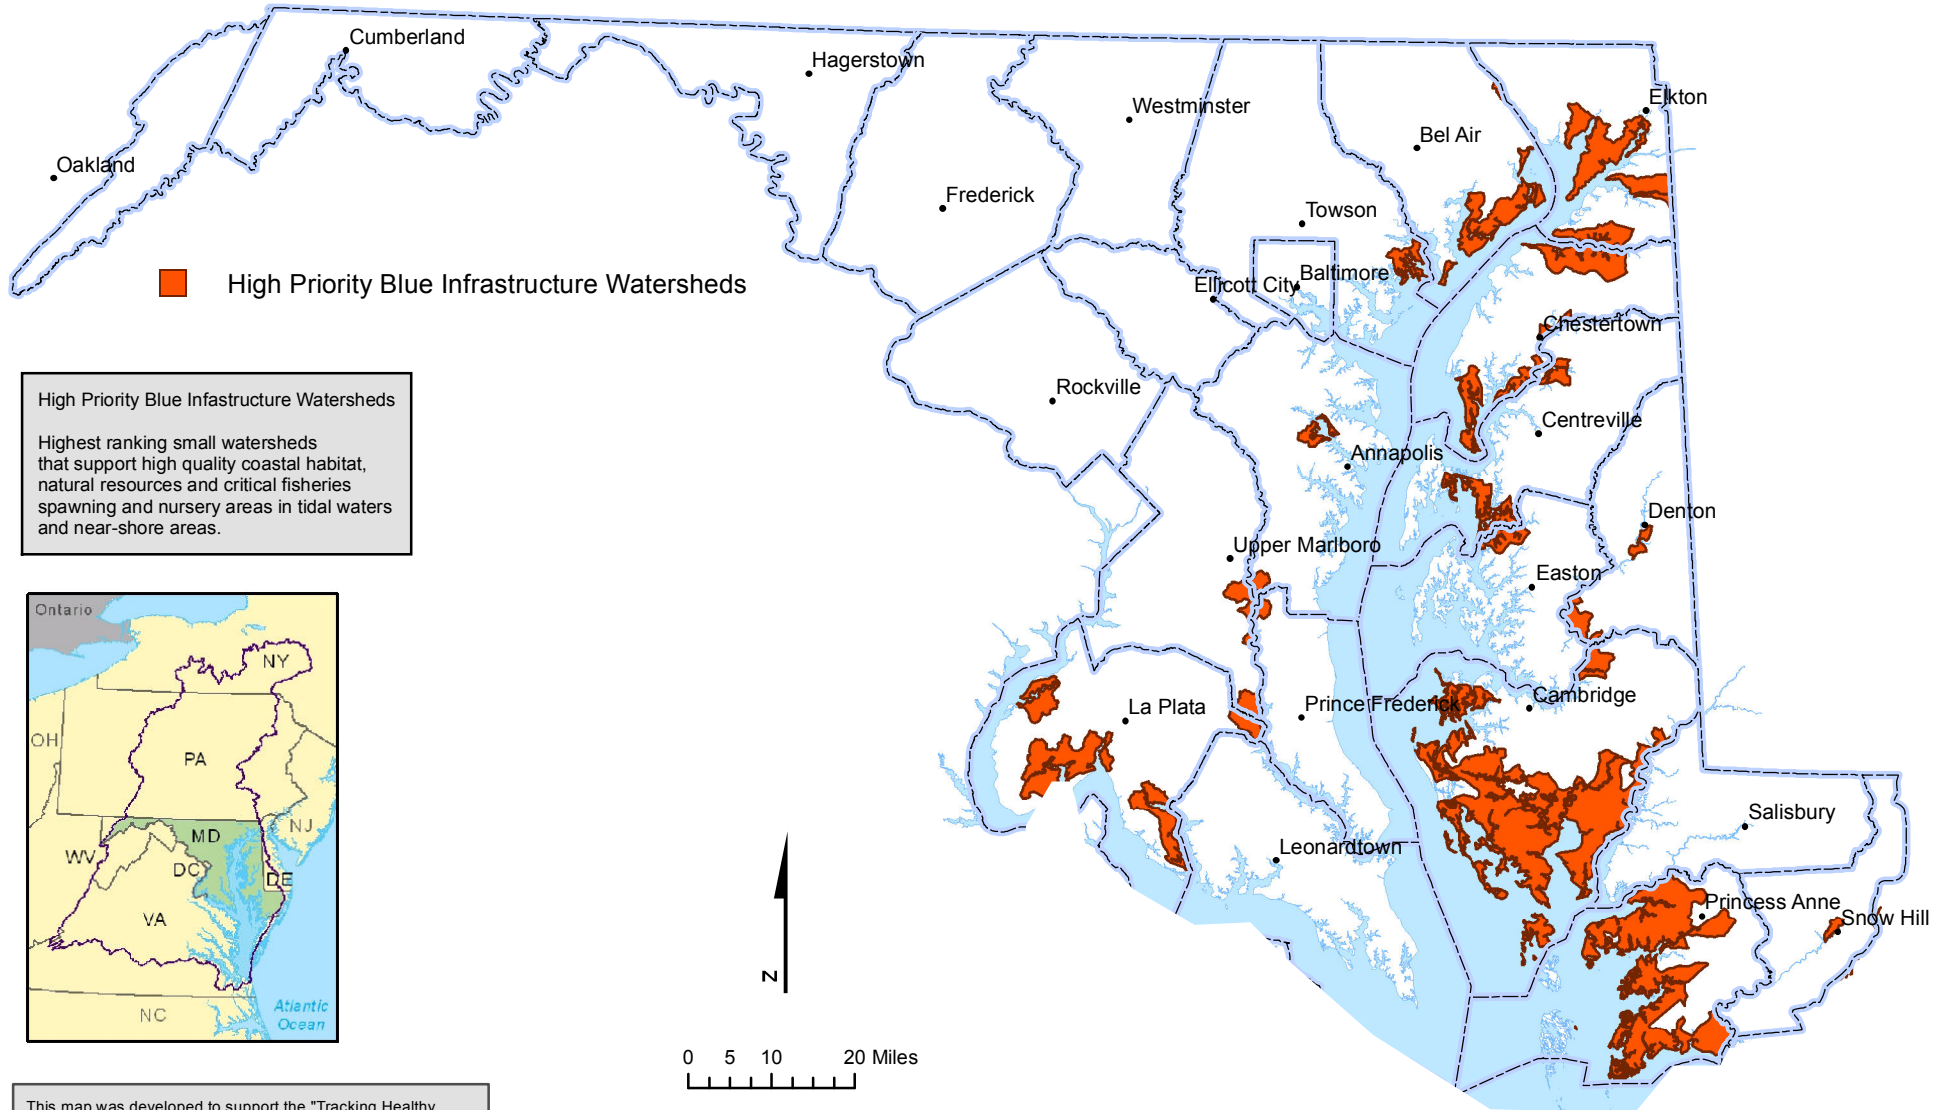

Maryland Healthy Watersheds in Chesapeake Bay Basin

High Priority Blue Infrastructure Watersheds

This map was developed to support the "Tracking Healthy Watersheds" project of the Chesapeake Bay Program Maintain Healthy Watersheds Goal Implementation Team.