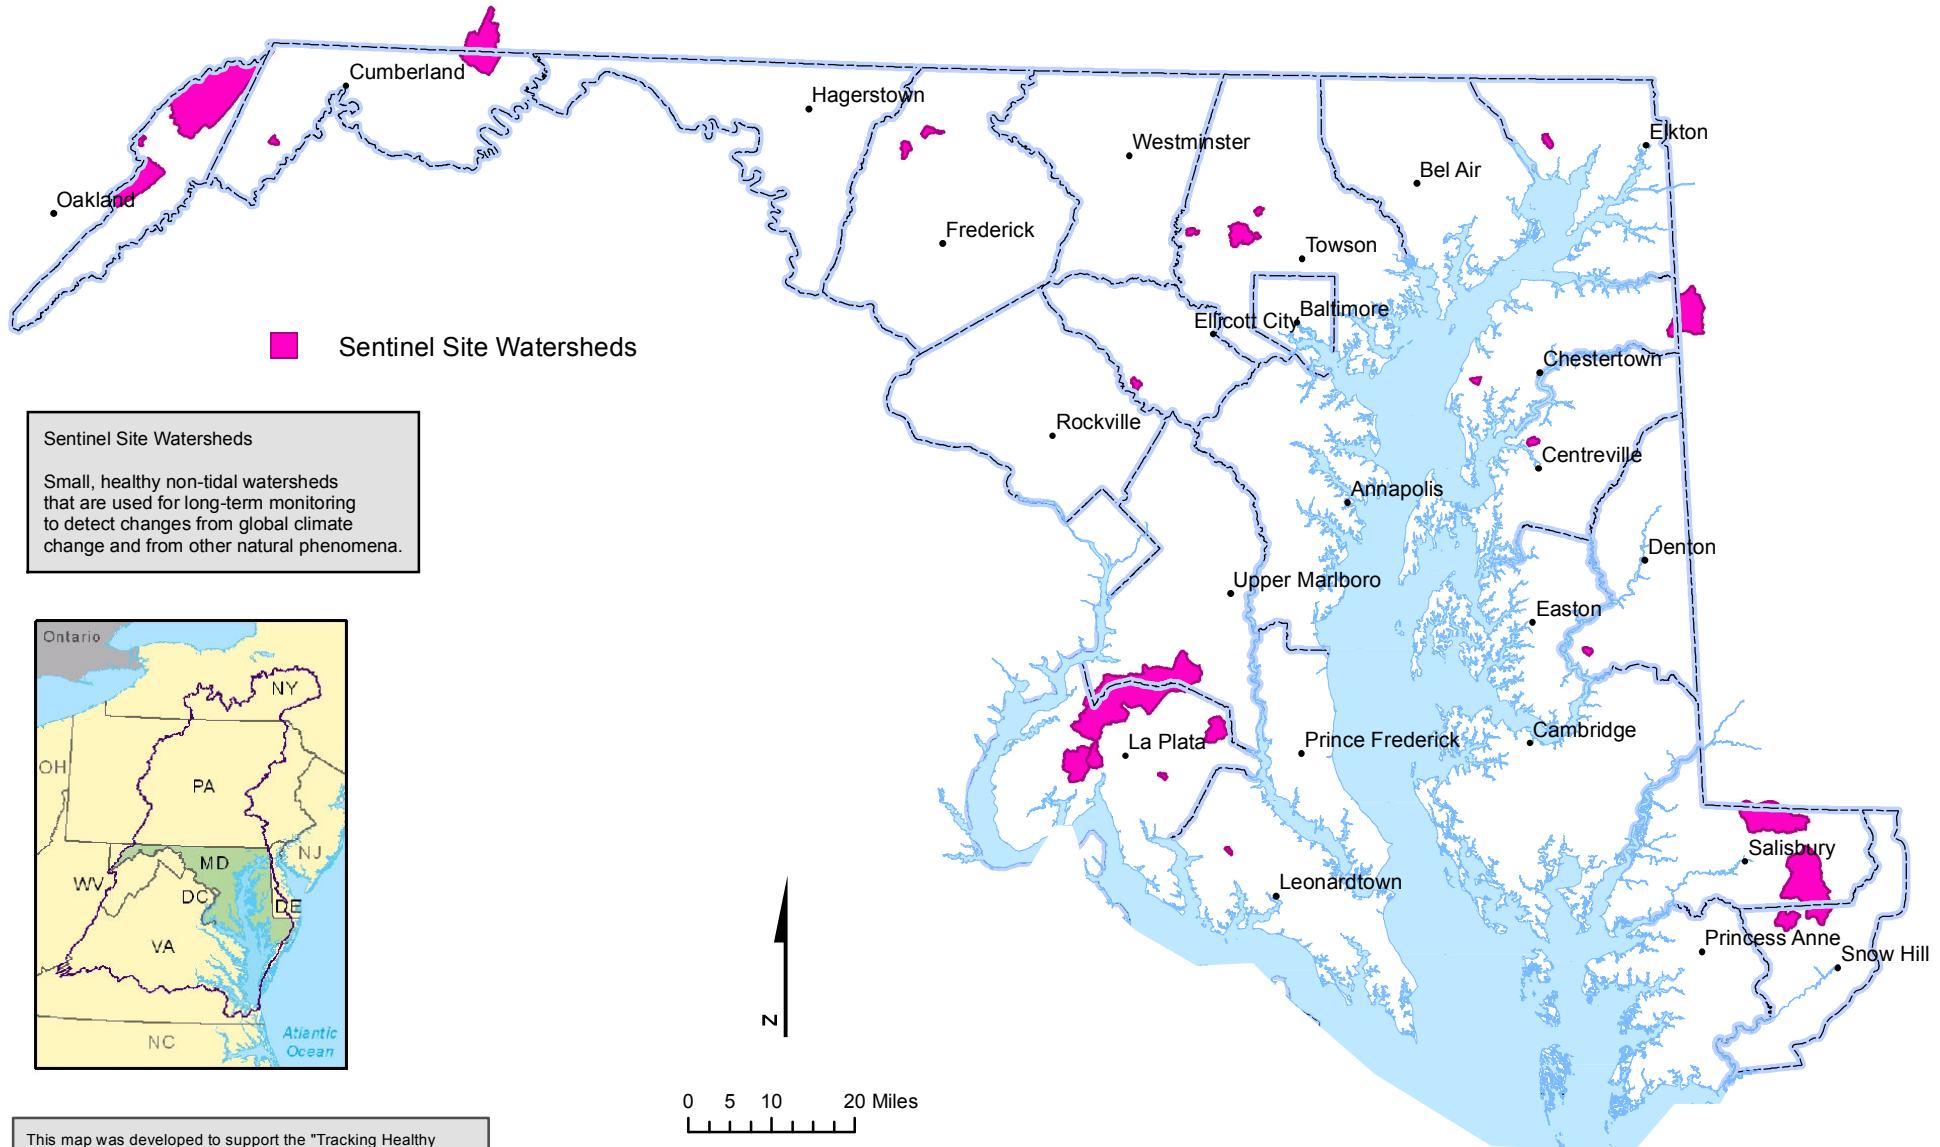

# Maryland Healthy Watersheds in Chesapeake Bay Basin

## Sentinel Site Watersheds

This map was developed to support the "Tracking Healthy Watersheds" project of the Chesapeake Bay Program Maintain Healthy Watersheds Goal Implementation Team.

Source of Data: Maryland Department of Natural Resources