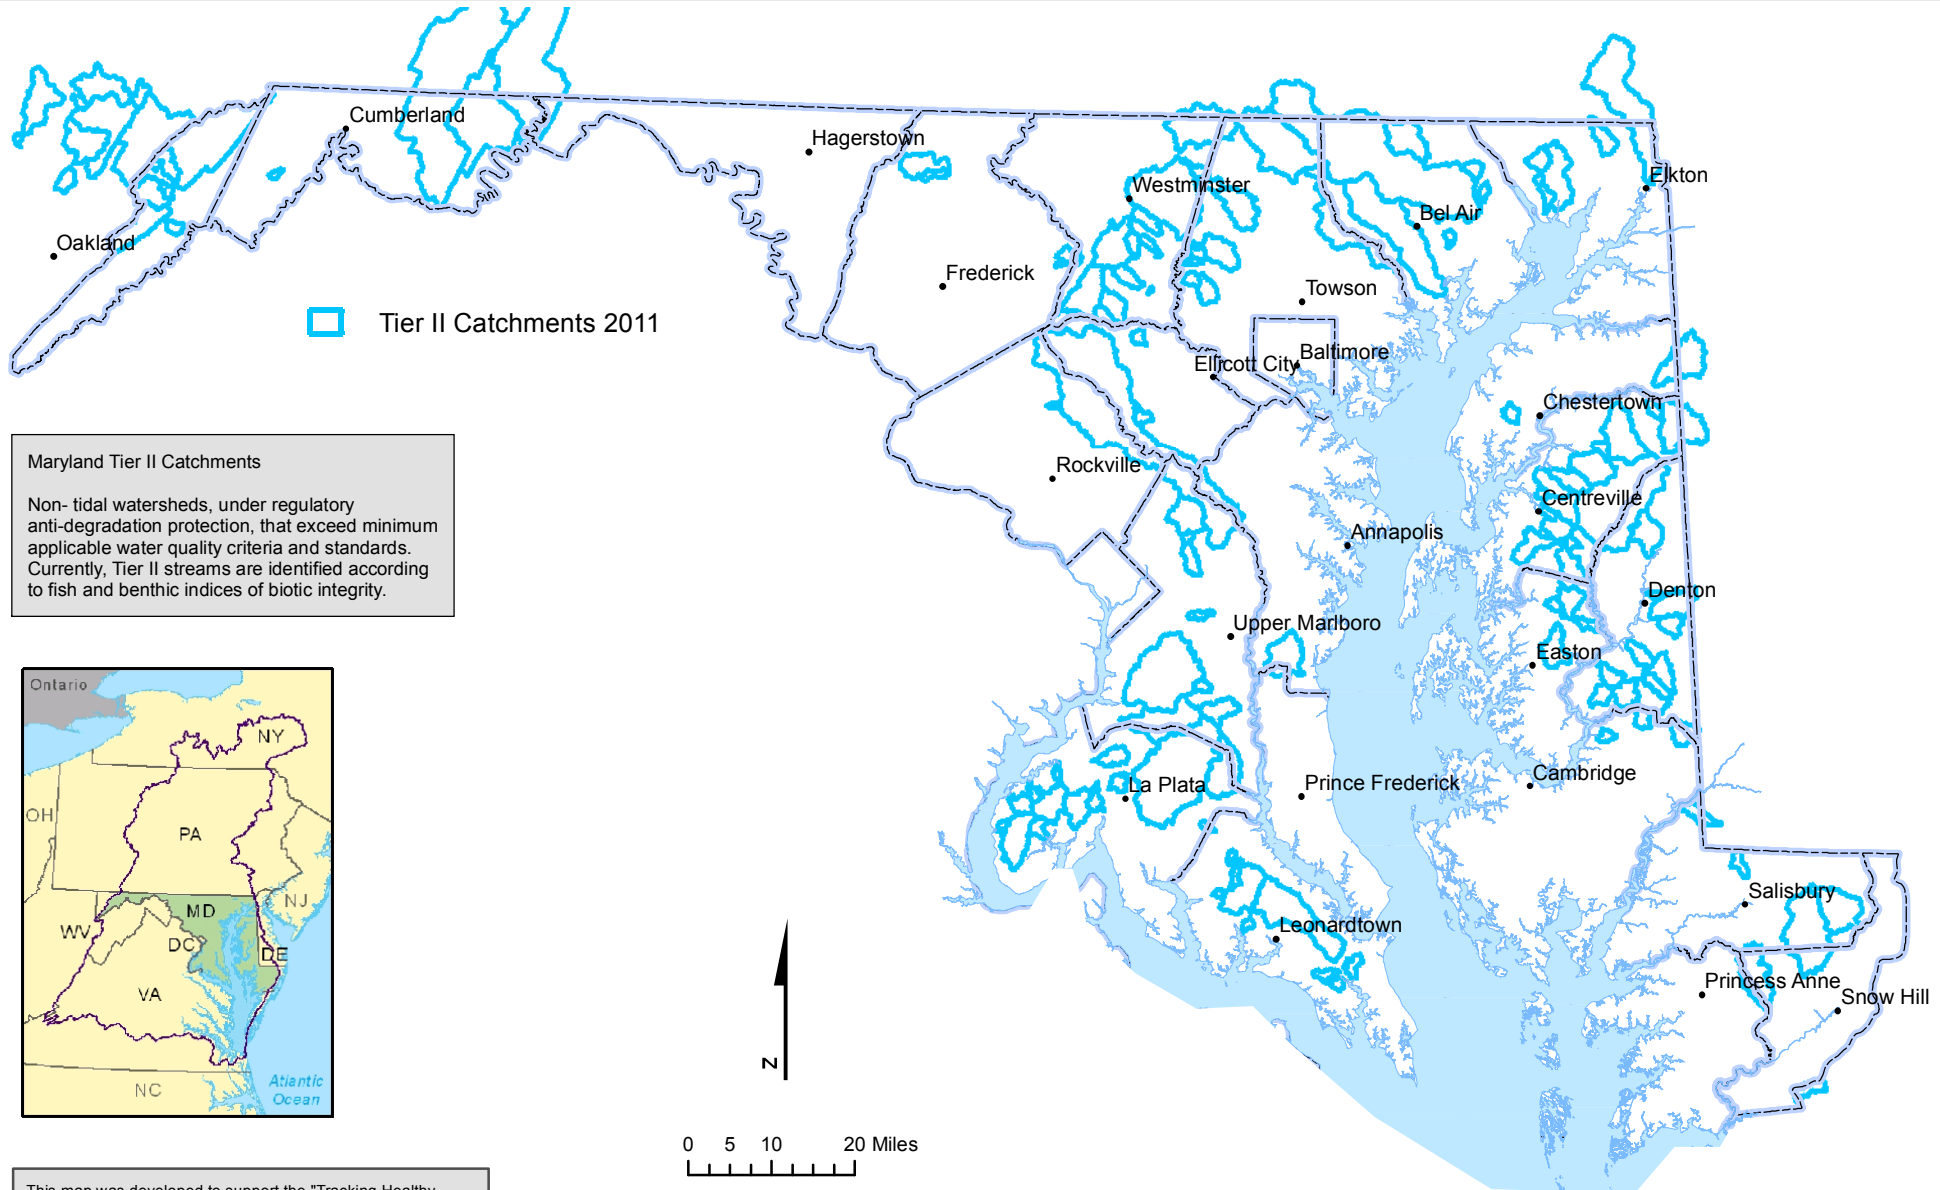

Maryland Healthy Watersheds

Maryland Tier II Catchments

This map was developed to support the "Tracking Healthy Watersheds" project of the Chesapeake Bay Program Maintain Healthy Watersheds Goal Implementation Team.

Source of Data: Maryland Department of the Environment