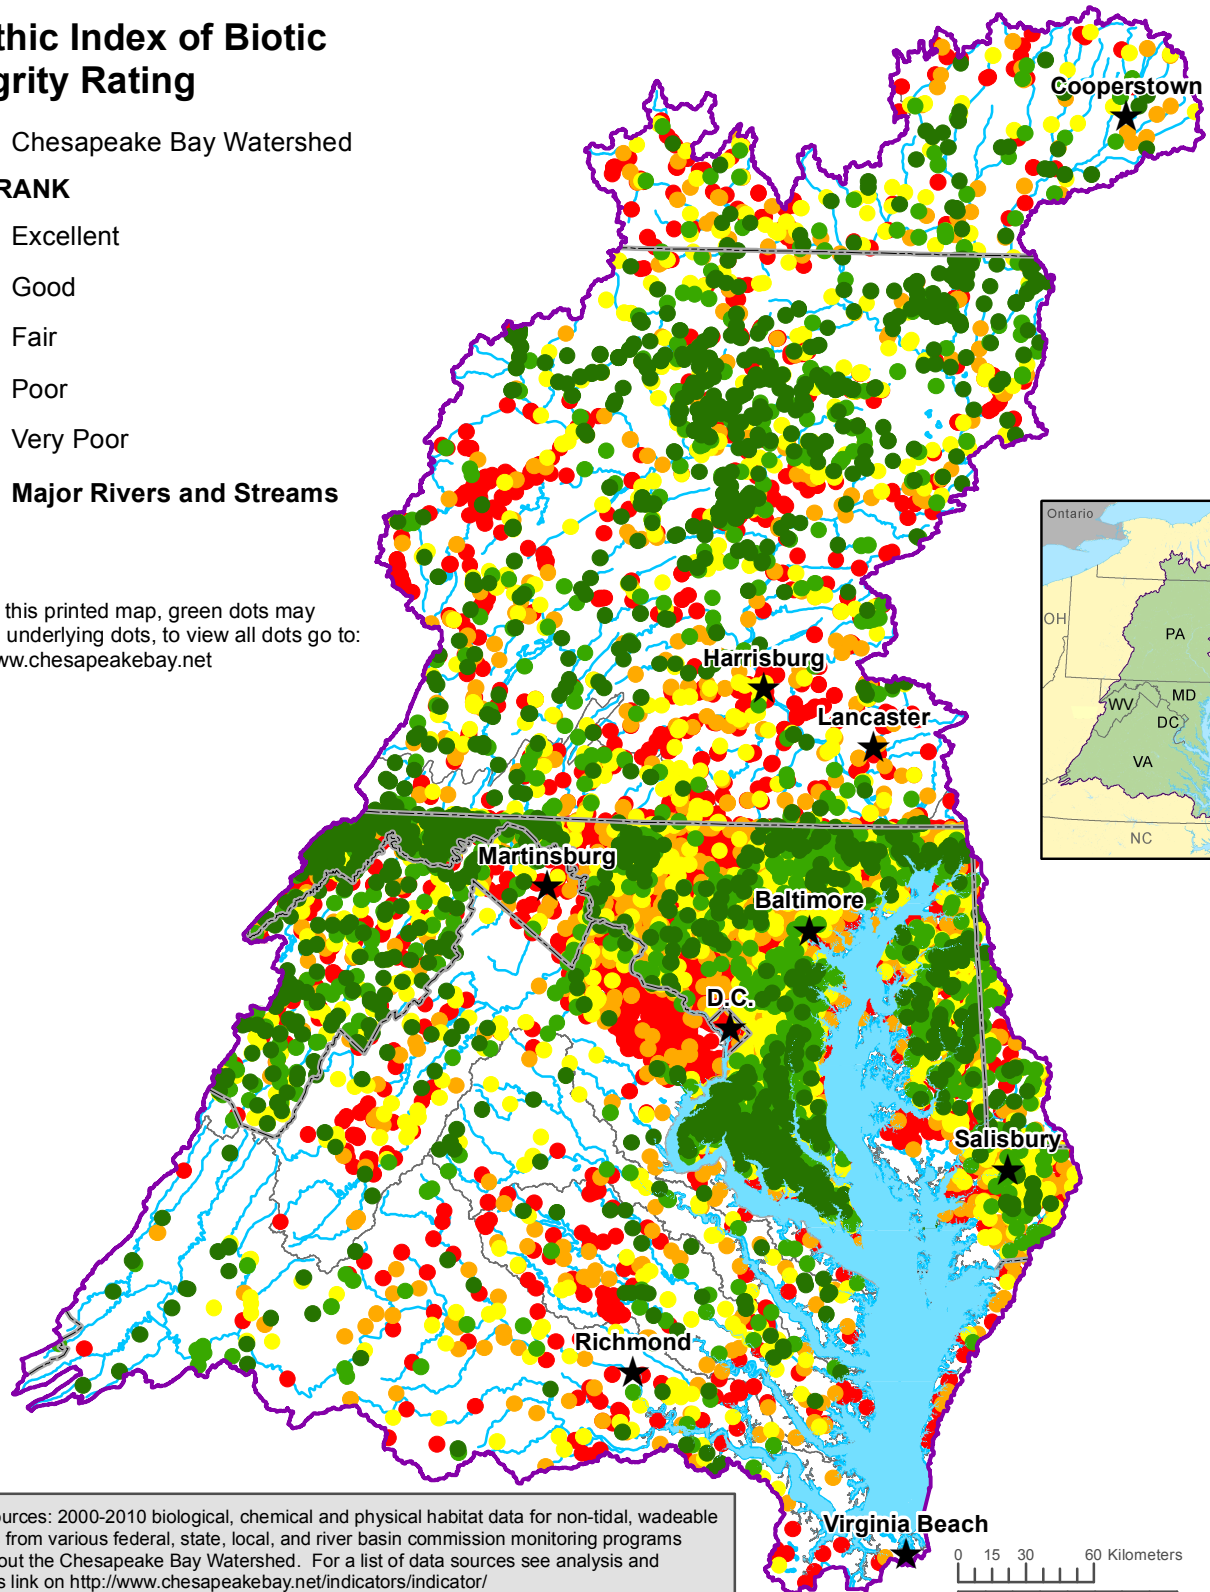

Average 2000-2010 Stream Health in the Chesapeake Bay Watershed

Benthic Index of Biotic Integrity Rating

 Chesapeake Bay Watershed

CBP_RANK

-  Excellent
-  Good
-  Fair
-  Poor
-  Very Poor

 Major Rivers and Streams

Note: In this printed map, green dots may obscure underlying dots, to view all dots go to: <http://www.chesapeakebay.net>

Data Sources: 2000-2010 biological, chemical and physical habitat data for non-tidal, wadeable streams from various federal, state, local, and river basin commission monitoring programs throughout the Chesapeake Bay Watershed. For a list of data sources see analysis and methods link on http://www.chesapeakebay.net/indicators/indicator/health_of_freshwater_streams_in_the_chesapeake_bay_watershed