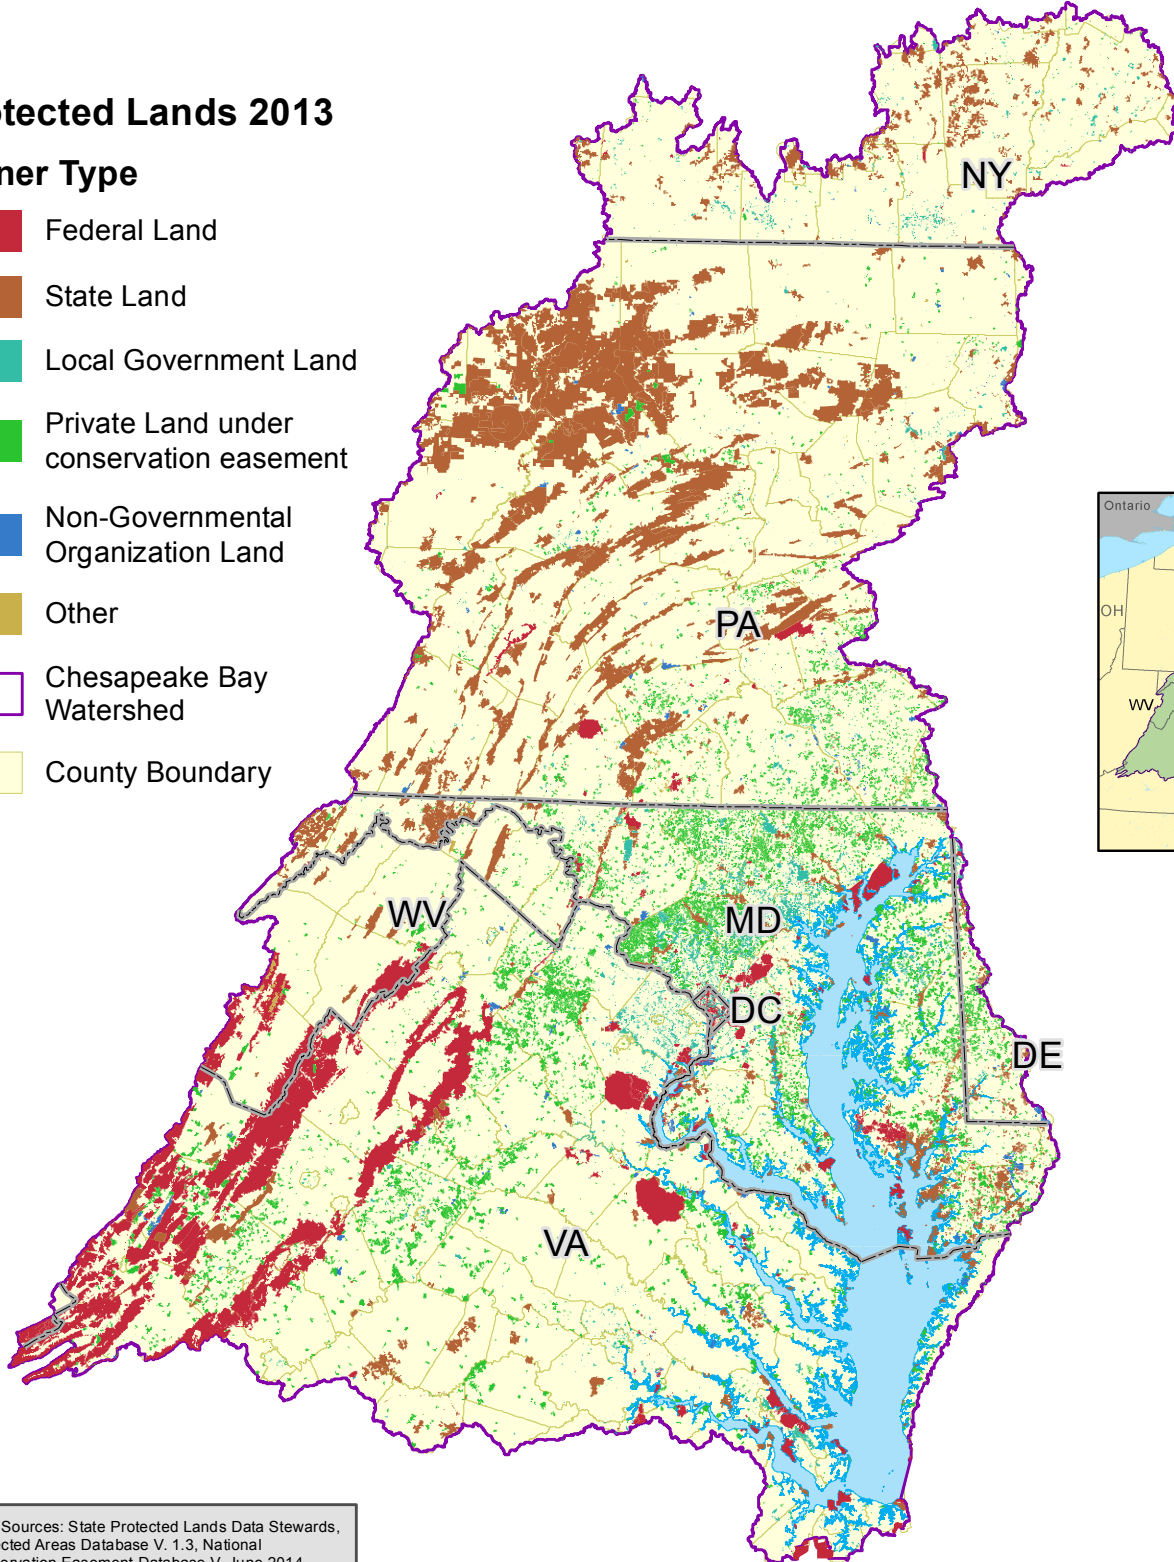

Protected Lands in the Chesapeake Bay Watershed 2013

Protected Lands 2013

Owner Type

- Federal Land
- State Land
- Local Government Land
- Private Land under conservation easement
- Non-Governmental Organization Land
- Other
- Chesapeake Bay Watershed
- County Boundary

Data Sources: State Protected Lands Data Stewards, Protected Areas Database V. 1.3, National Conservation Easement Database V. June 2014.

For more information, visit www.chesapeakebay.net
 Disclaimer: www.chesapeakebay.net/termsfuse.htm