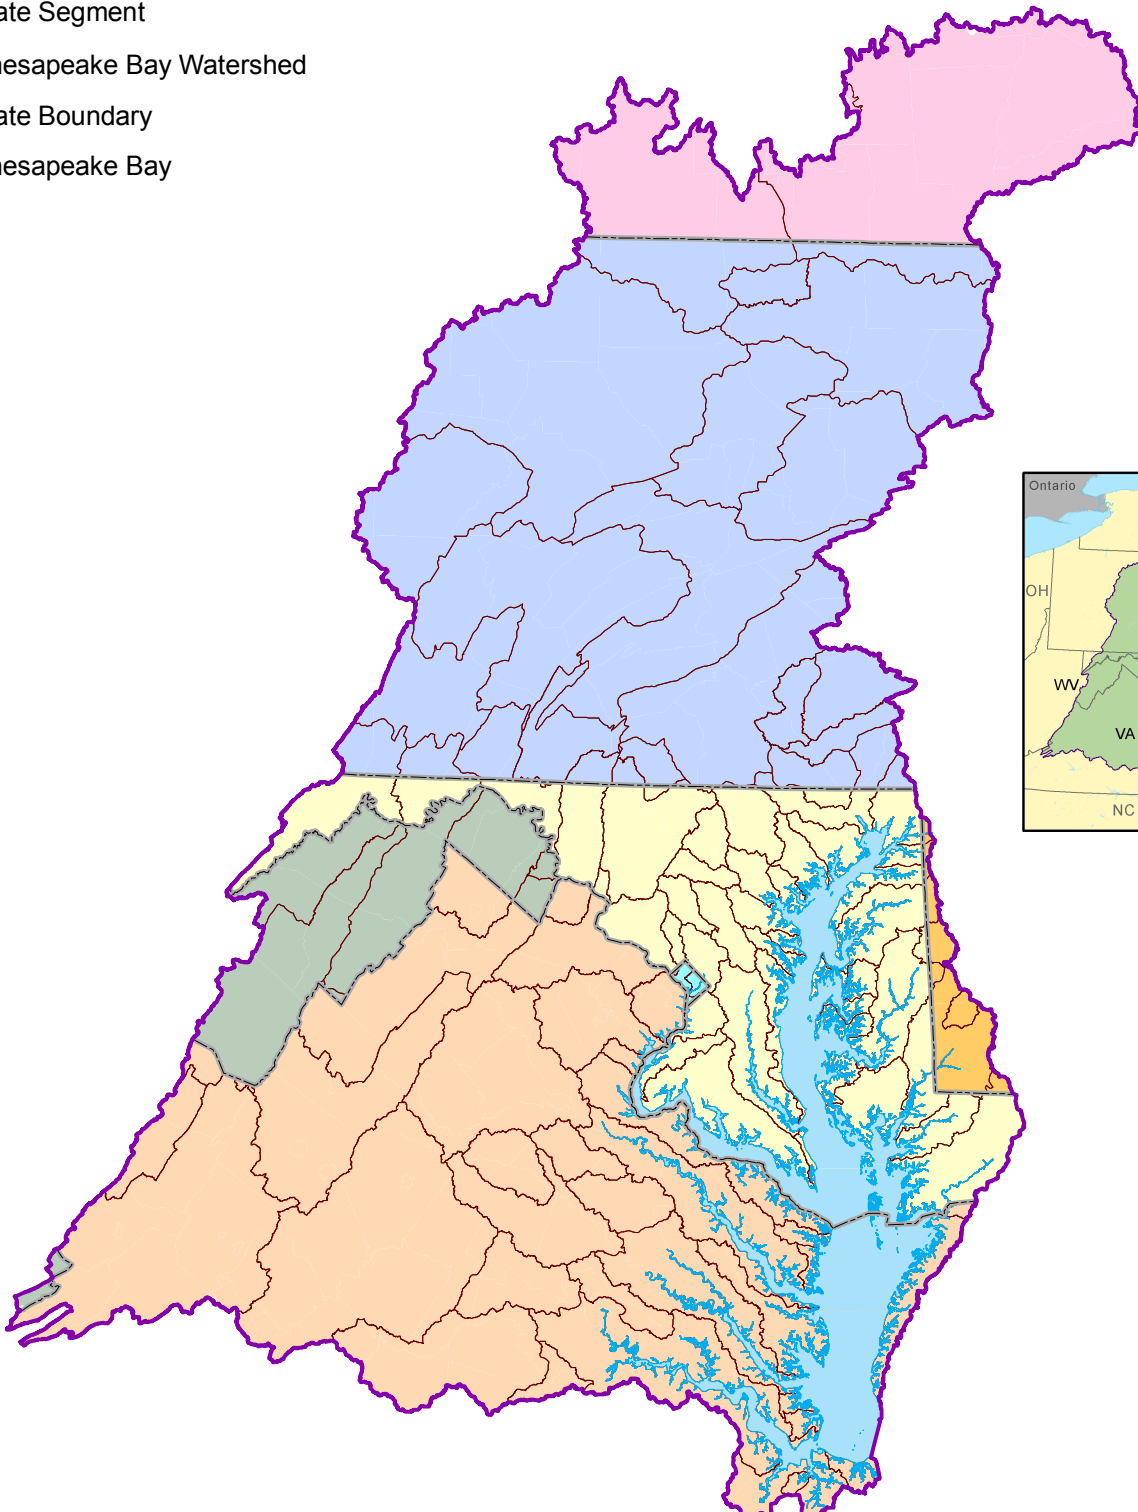

# Chesapeake Bay Watershed Model

## Phase 4.3 Modeling Segments

-  State Segment
-  Chesapeake Bay Watershed
-  State Boundary
-  Chesapeake Bay

Data Sources: Chesapeake Bay Program  
For more information, visit [www.chesapeakebay.net](http://www.chesapeakebay.net)  
Disclaimer: [www.chesapeakebay.net/termsofuse.htm](http://www.chesapeakebay.net/termsofuse.htm)