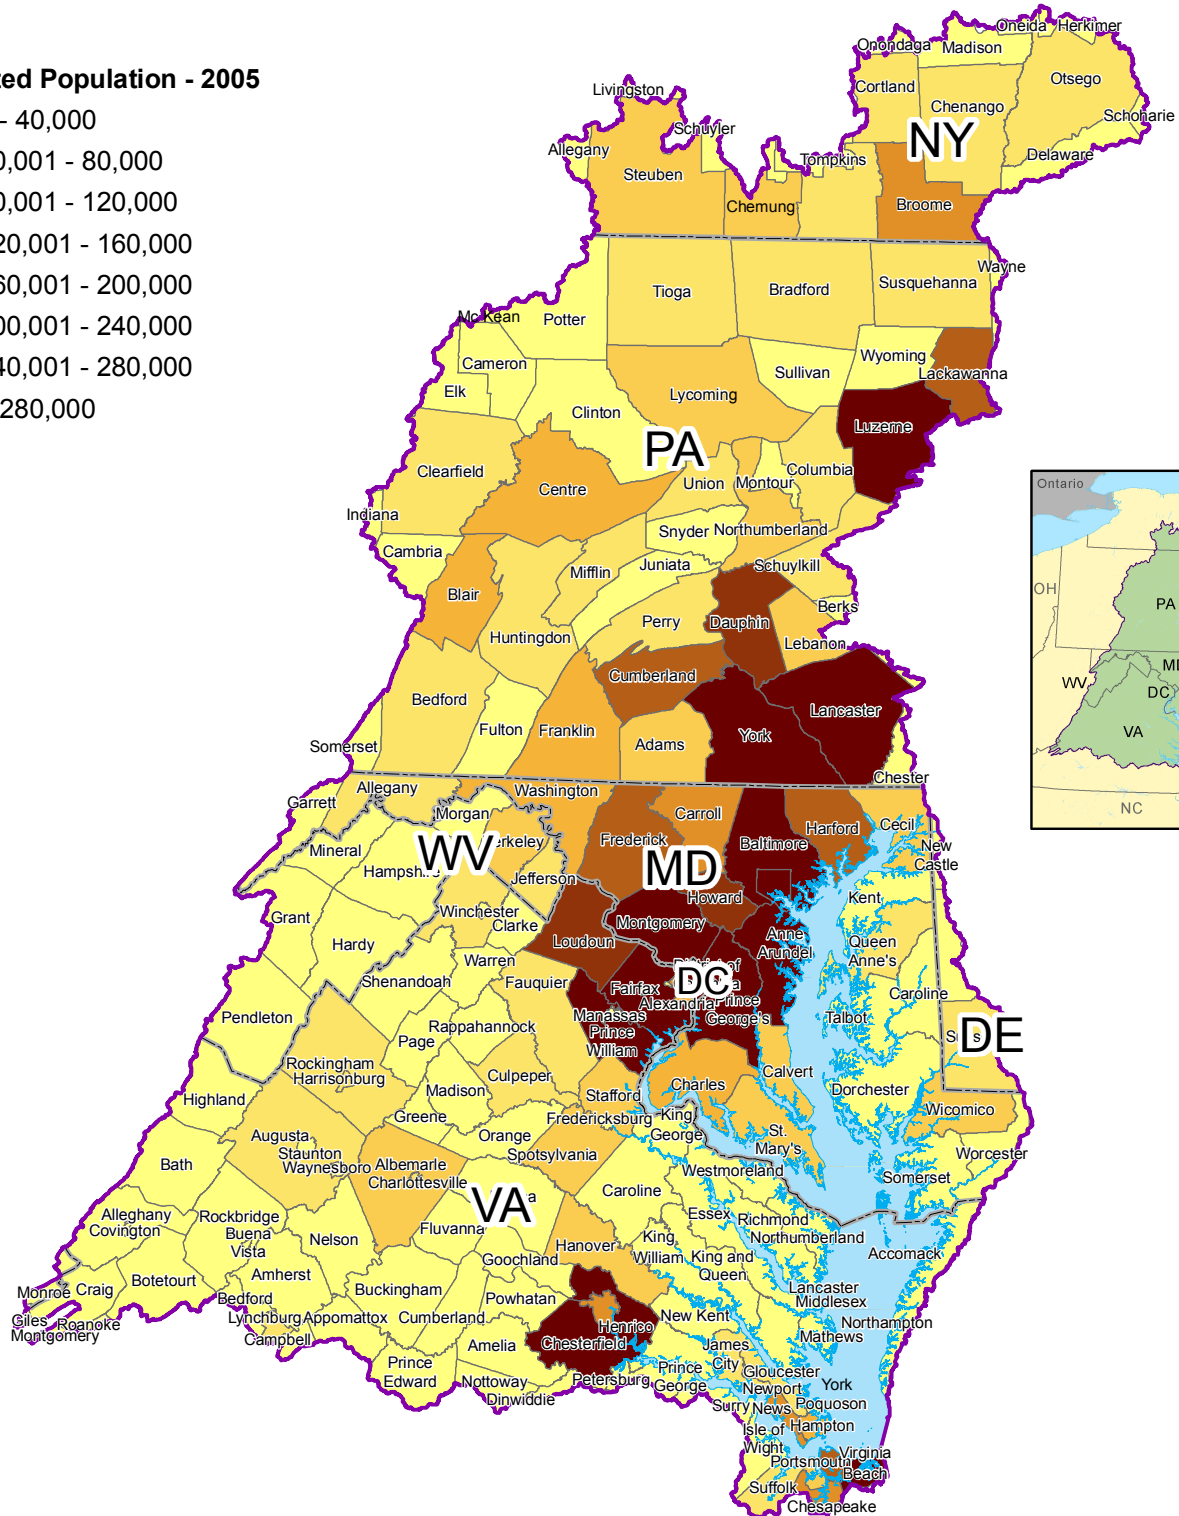

Population (2005)

Chesapeake Bay Watershed Counties

Estimated Population - 2005

Data Sources: US Census.

For more information, visit www.chesapeakebay.net
Disclaimer: www.chesapeakebay.net/termsfuse.htm