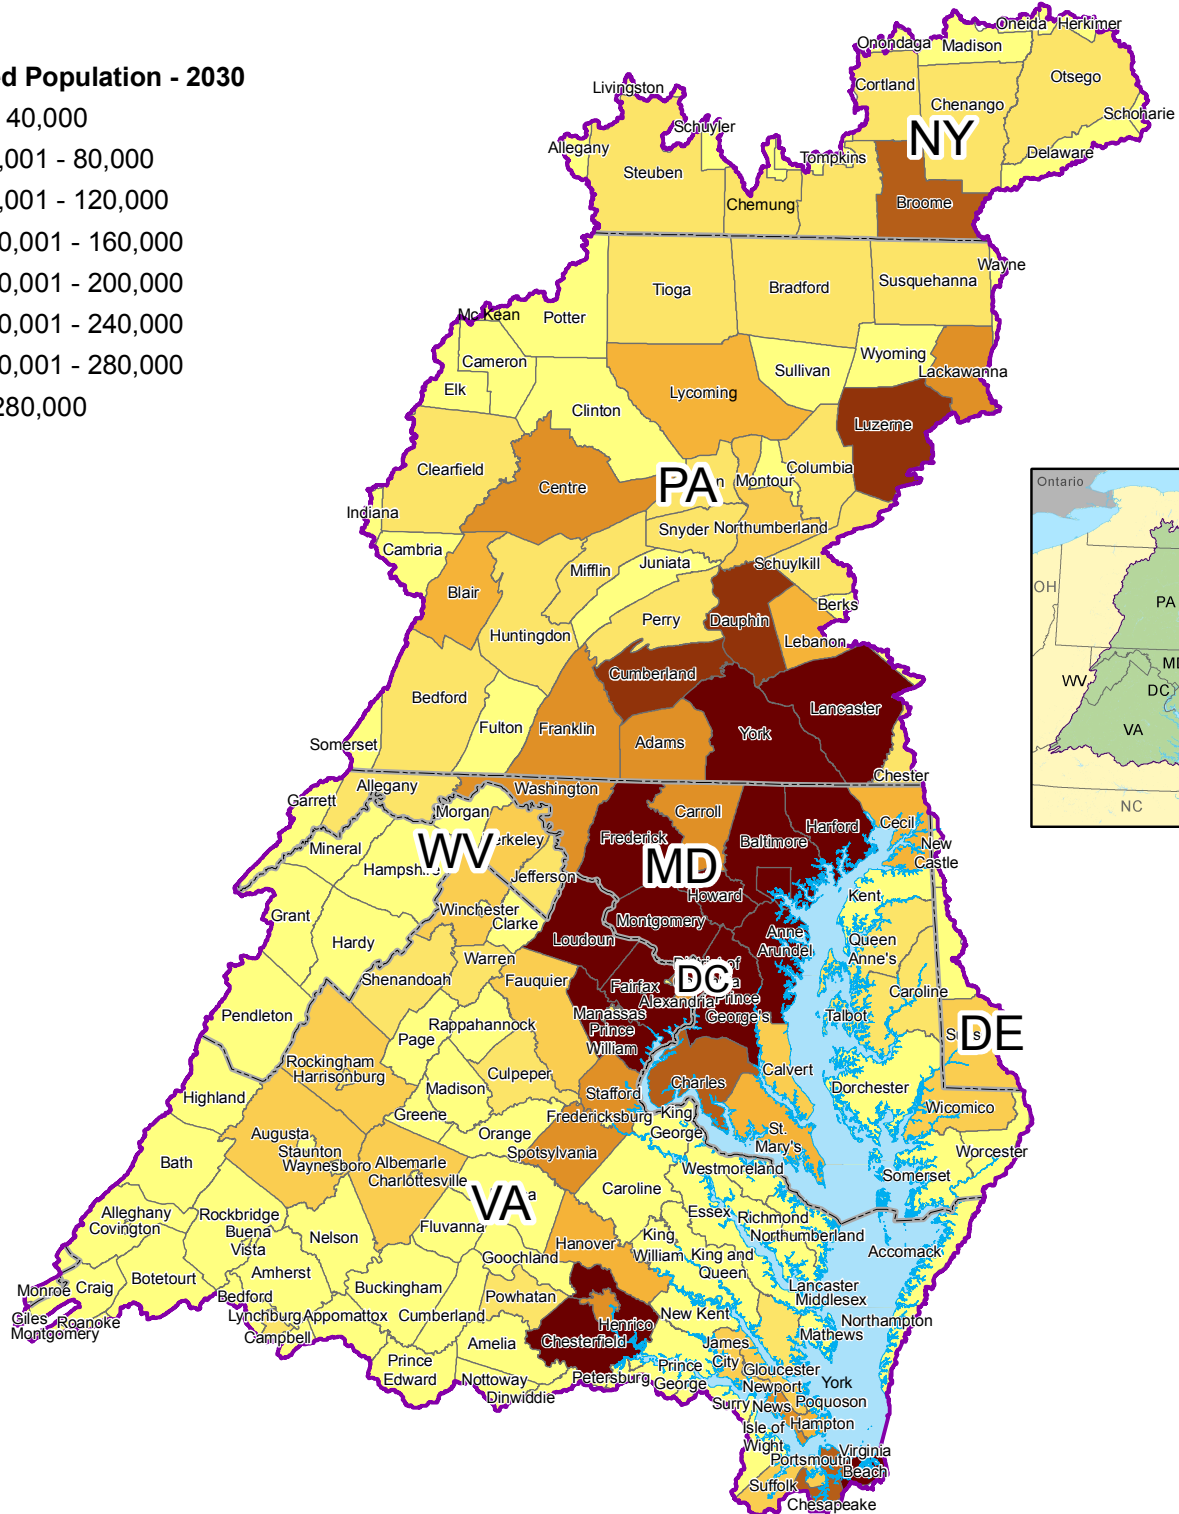

# Projected Population (2030)

## Chesapeake Bay Watershed Counties

### Projected Population - 2030

Data Sources: US Census.

For more information, visit [www.chesapeakebay.net](http://www.chesapeakebay.net)  
 Disclaimer: [www.chesapeakebay.net/termsfuse.htm](http://www.chesapeakebay.net/termsfuse.htm)