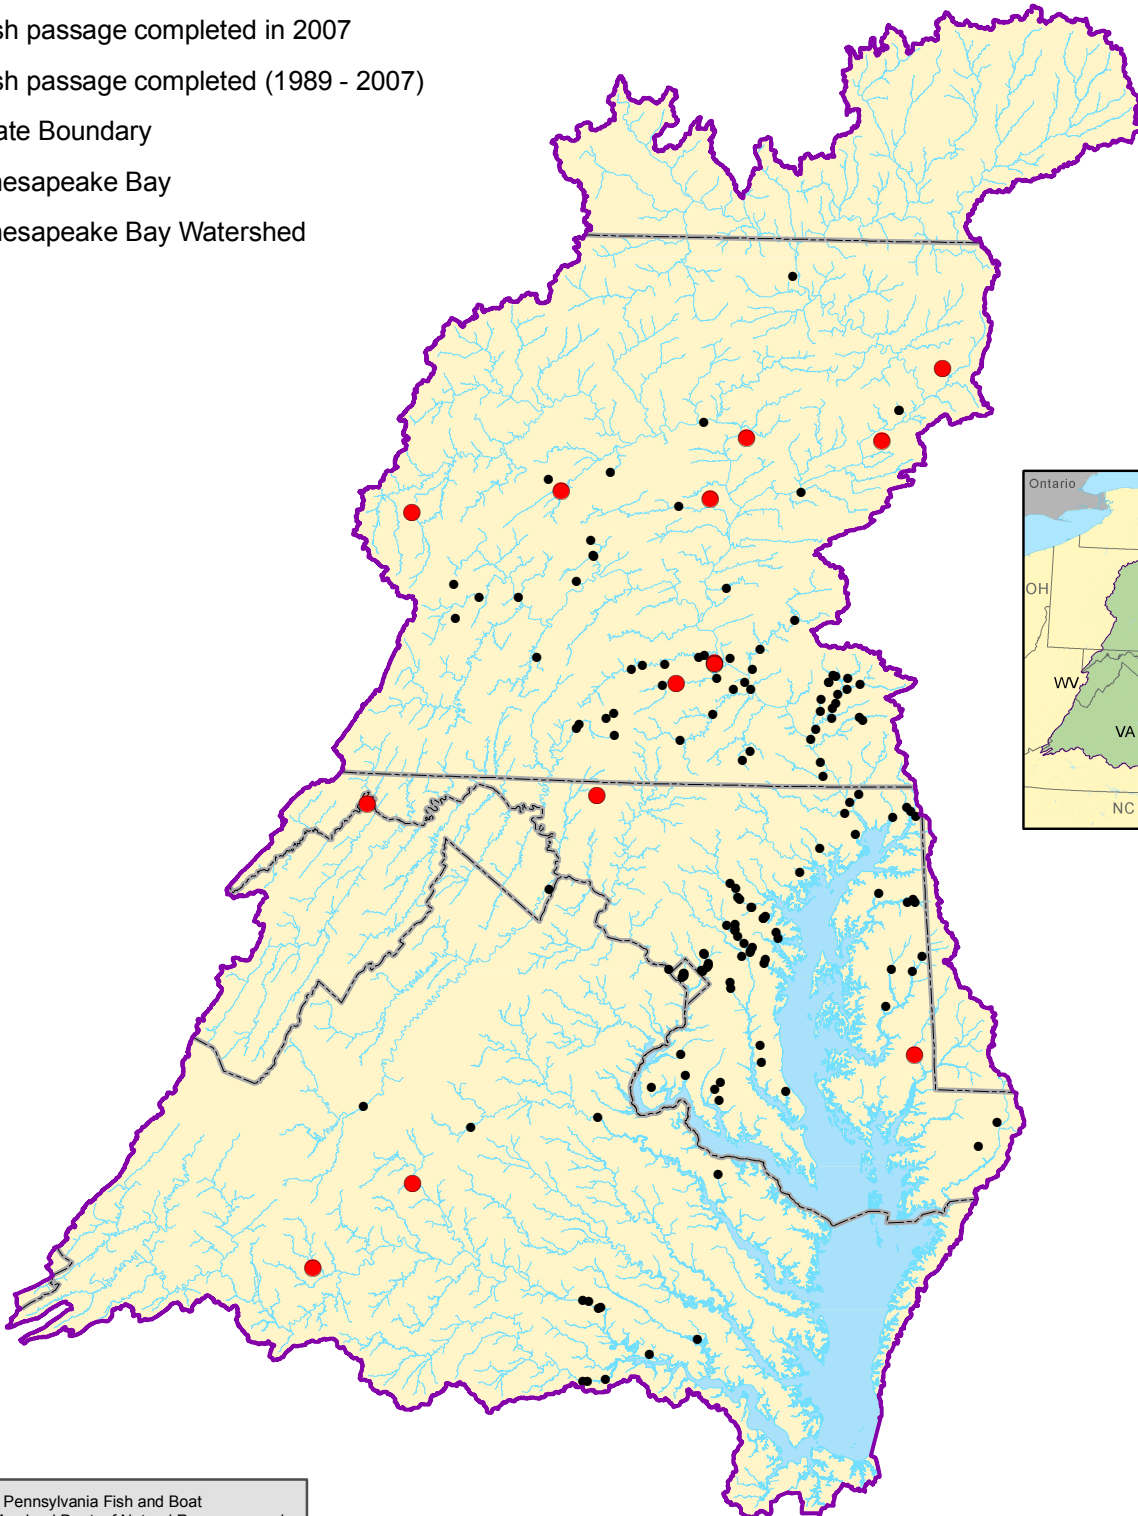

Fish Passage Progress (2007)

in the Chesapeake Bay Watershed

- Fish passage completed in 2007
- Fish passage completed (1989 - 2007)
- State Boundary
- Chesapeake Bay
- Chesapeake Bay Watershed

Data Sources: Pennsylvania Fish and Boat Commission, Maryland Dept. of Natural Resources and Virginia Dept. of Game and Inland Fisheries.