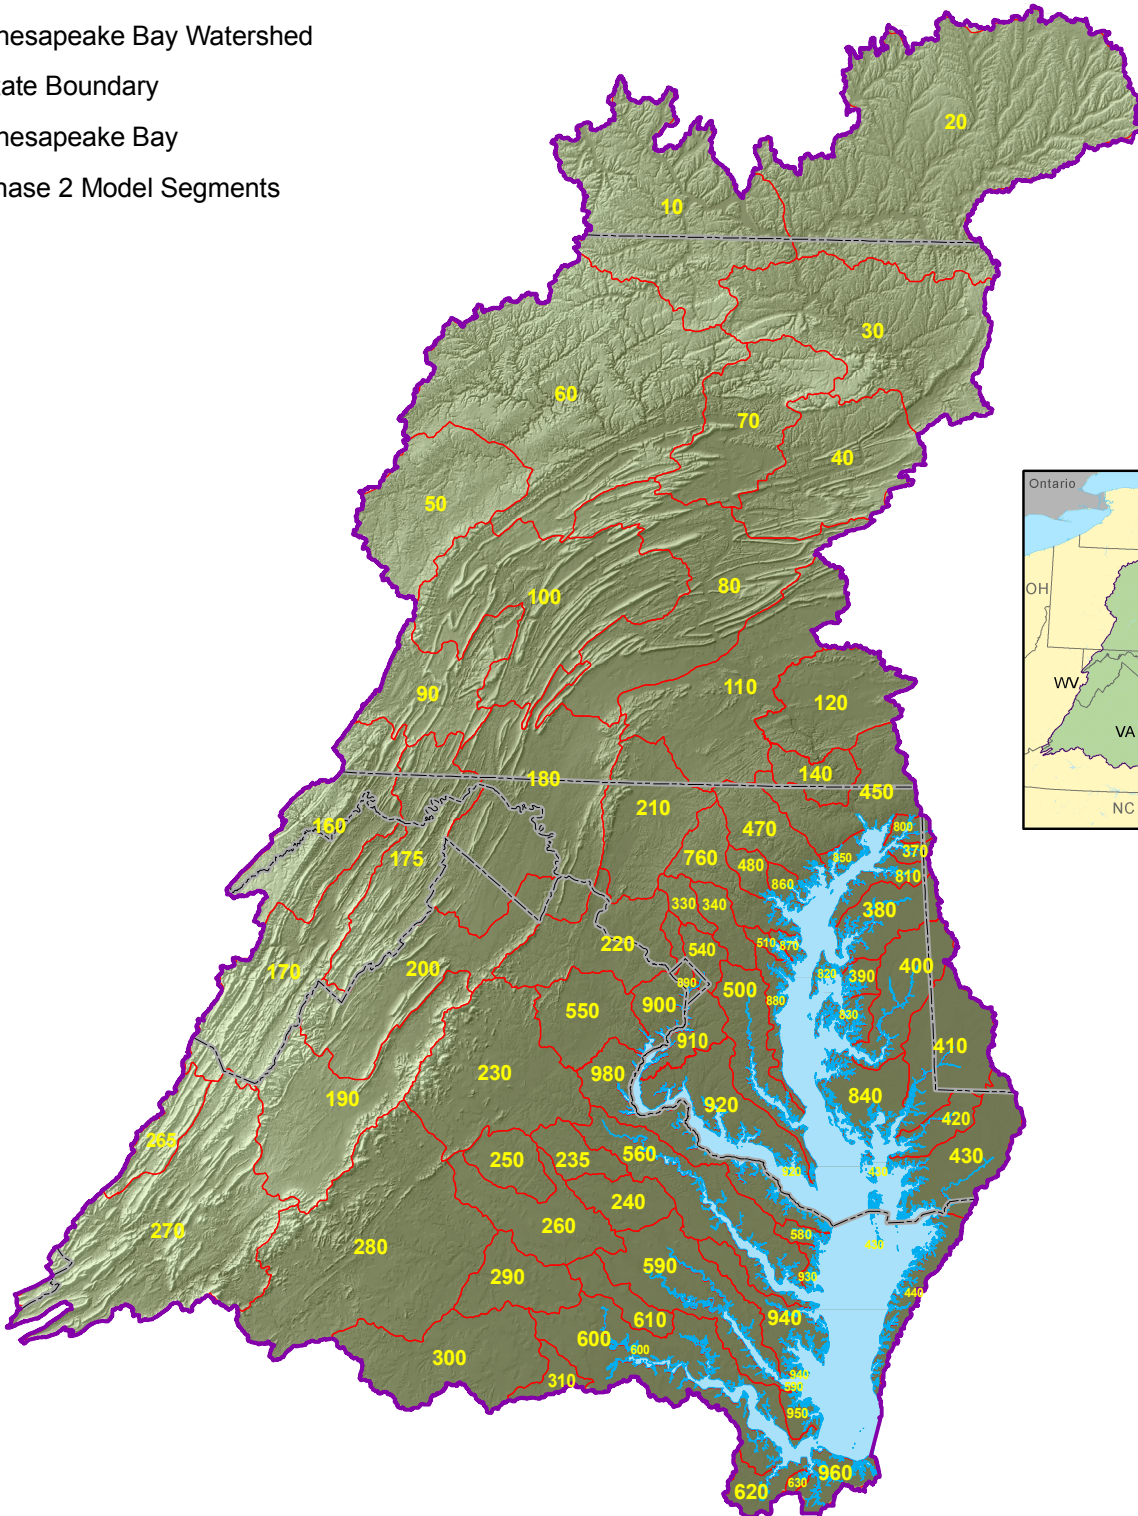

# Phase 2.0 Model Segments

## Chesapeake Bay Watershed Model

-  Chesapeake Bay Watershed
-  State Boundary
-  Chesapeake Bay
-  Phase 2 Model Segments

Data Sources: Chesapeake Bay Program  
 For more information, visit [www.chesapeakebay.net](http://www.chesapeakebay.net)  
 Disclaimer: [www.chesapeakebay.net/termsfuse.htm](http://www.chesapeakebay.net/termsfuse.htm)