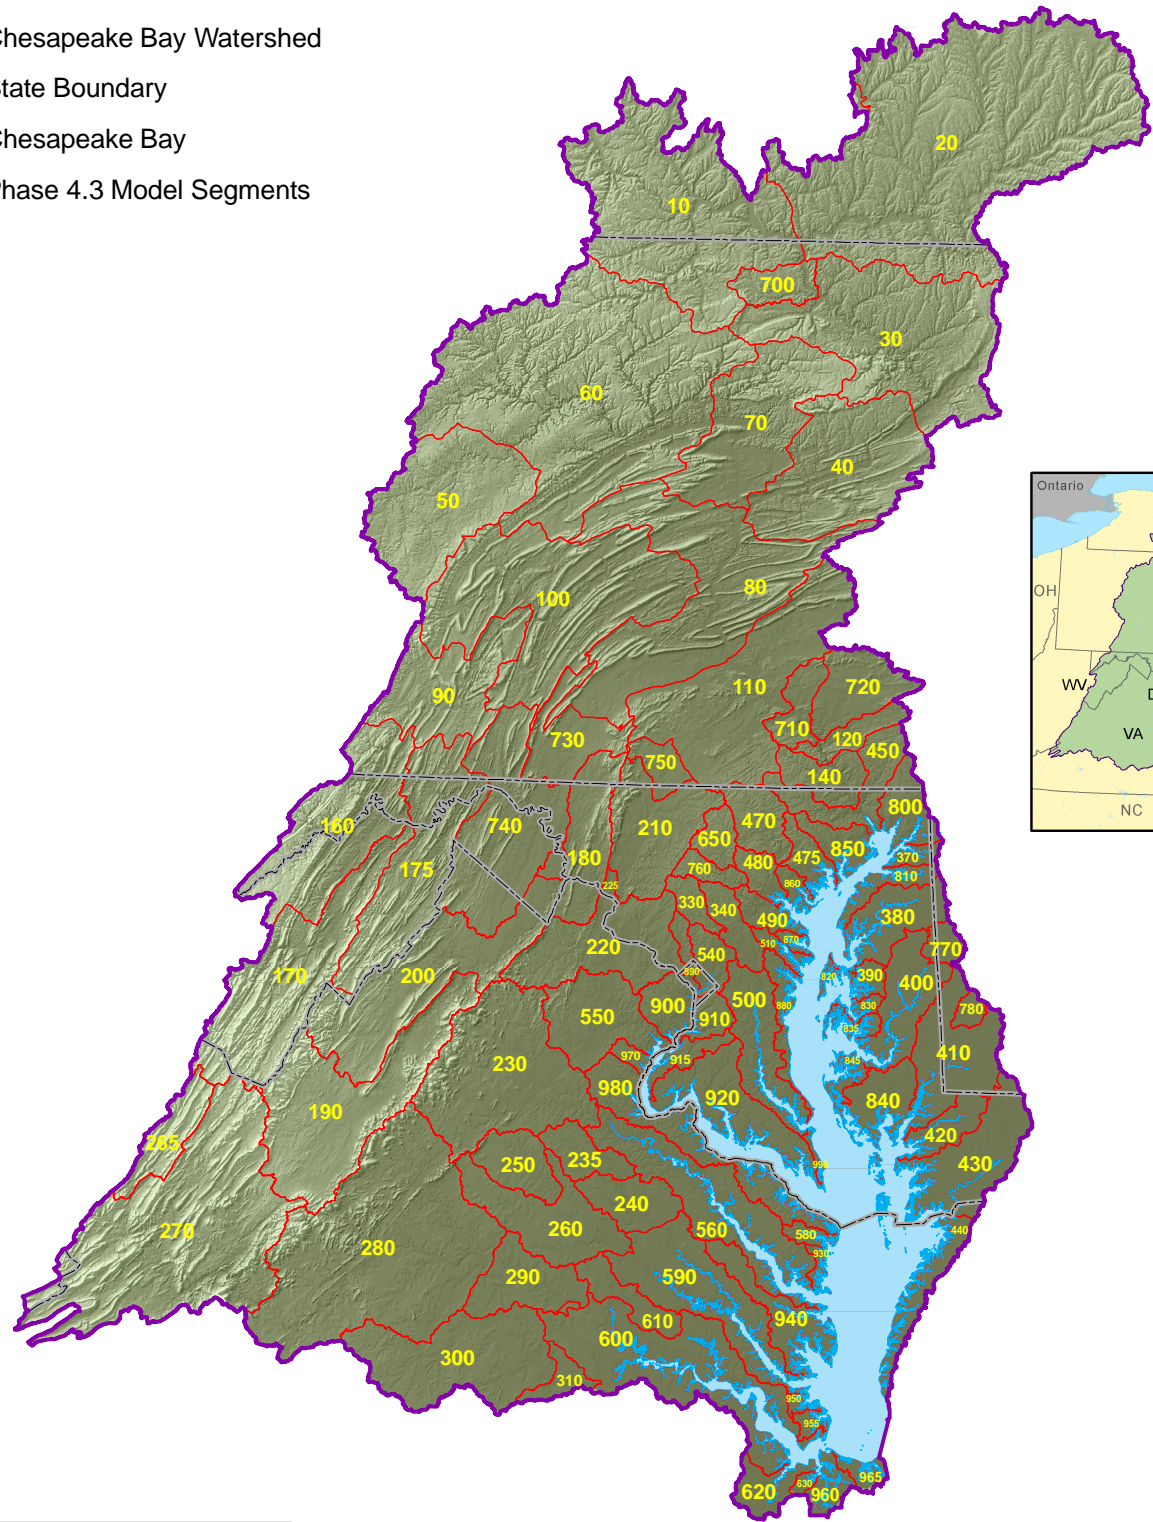

# Phase 4.3 Model Segments

## Chesapeake Bay Watershed Model

- Chesapeake Bay Watershed
- State Boundary
- Chesapeake Bay
- Phase 4.3 Model Segments

Data Sources: Chesapeake Bay Program  
 For more information, visit [www.chesapeakebay.net](http://www.chesapeakebay.net)  
 Disclaimer: [www.chesapeakebay.net/termsfuse.htm](http://www.chesapeakebay.net/termsfuse.htm)