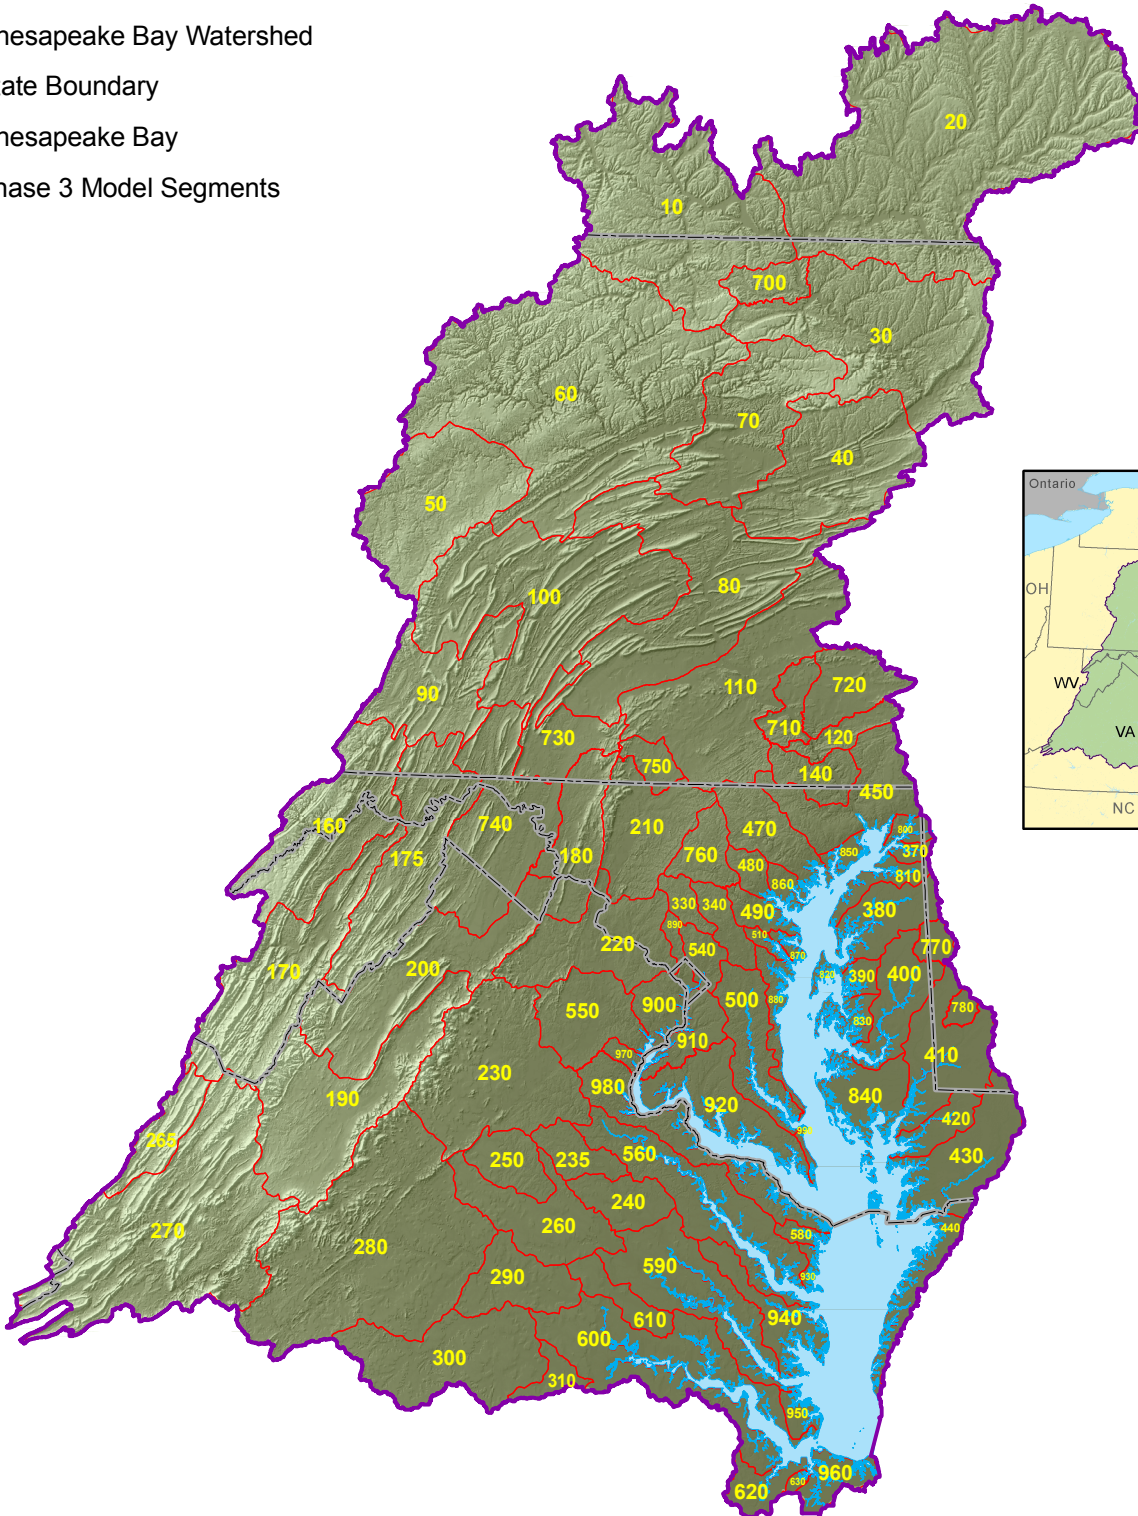

Phase 3.0 Model Segments

Chesapeake Bay Watershed Model

- Chesapeake Bay Watershed
- State Boundary
- Chesapeake Bay
- Phase 3 Model Segments

Data Sources: Chesapeake Bay Program
 For more information, visit www.chesapeakebay.net
 Disclaimer: www.chesapeakebay.net/termsfuse.htm