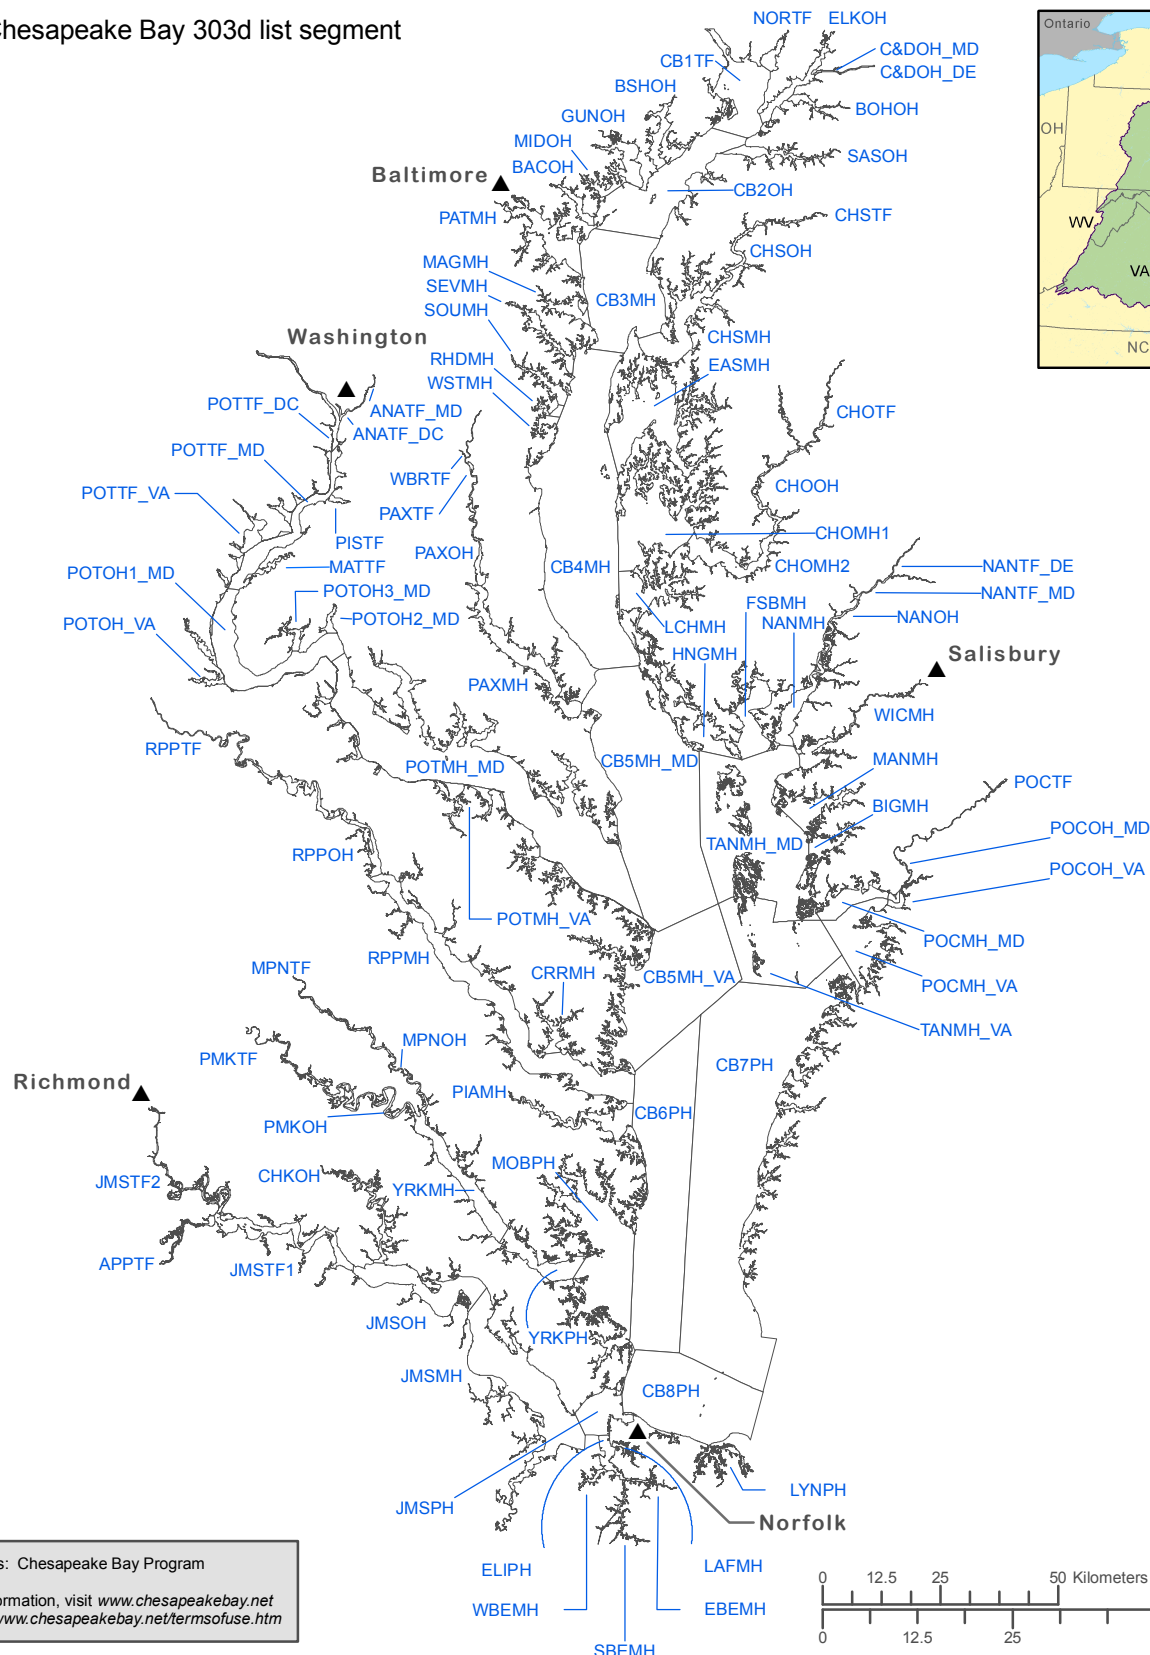

Chesapeake Bay Segmentation Scheme

(For 303d listing - 92 segments)

Chesapeake Bay Program
A Watershed Partnership

Chesapeake Bay 303d list segment

Data Sources: Chesapeake Bay Program
For more information, visit www.chesapeakebay.net
Disclaimer: www.chesapeakebay.net/termsfuse.htm