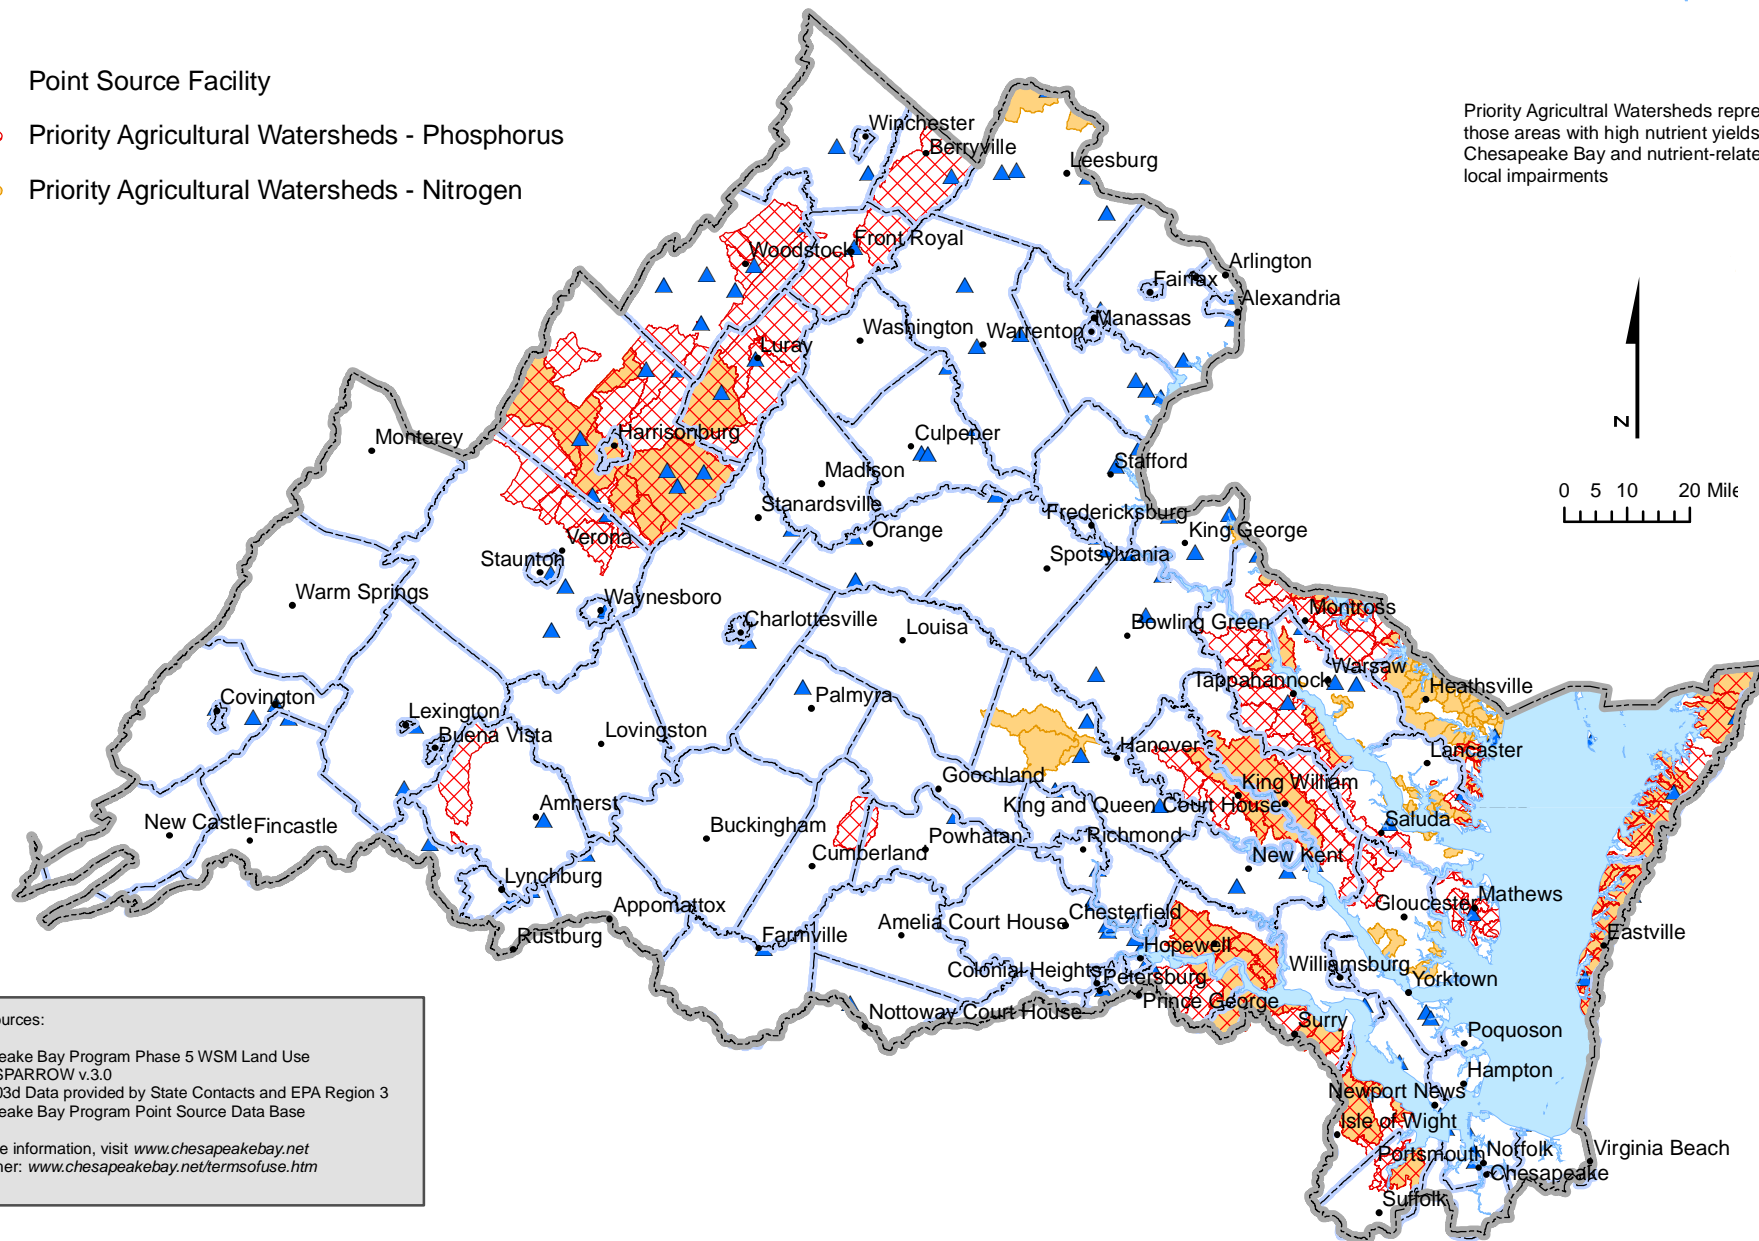

# Point Sources and Priority Agricultural Watersheds

Chesapeake Bay Watershed within Virginia

- ▲ Point Source Facility
- ▨ Priority Agricultural Watersheds - Phosphorus
- Priority Agricultural Watersheds - Nitrogen

Priority Agricultural Watersheds represent those areas with high nutrient yields to the Chesapeake Bay and nutrient-related local impairments

**Data Sources:**

Chesapeake Bay Program Phase 5 WSM Land Use  
USGS SPARROW v.3.0  
State 303d Data provided by State Contacts and EPA Region 3  
Chesapeake Bay Program Point Source Data Base