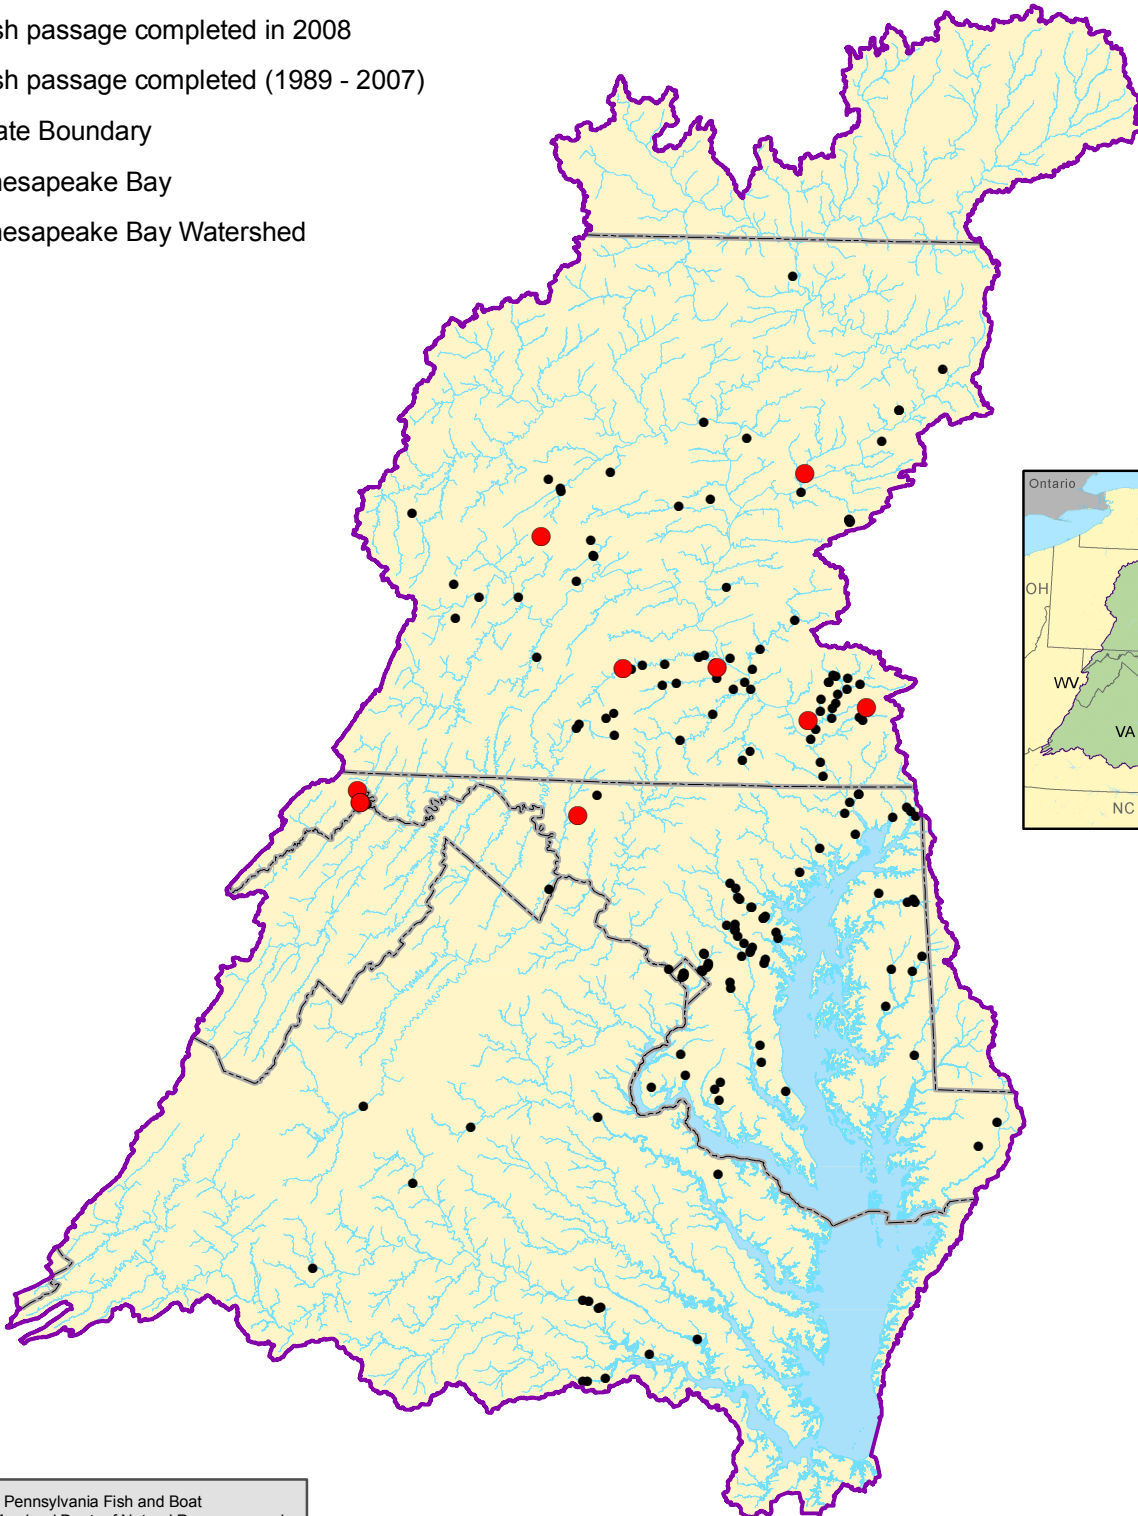

Fish Passage Progress (2008)

in the Chesapeake Bay Watershed

- Fish passage completed in 2008
- Fish passage completed (1989 - 2007)
- State Boundary
- Chesapeake Bay
- Chesapeake Bay Watershed

Data Sources: Pennsylvania Fish and Boat Commission, Maryland Dept. of Natural Resources and Virginia Dept. of Game and Inland Fisheries.