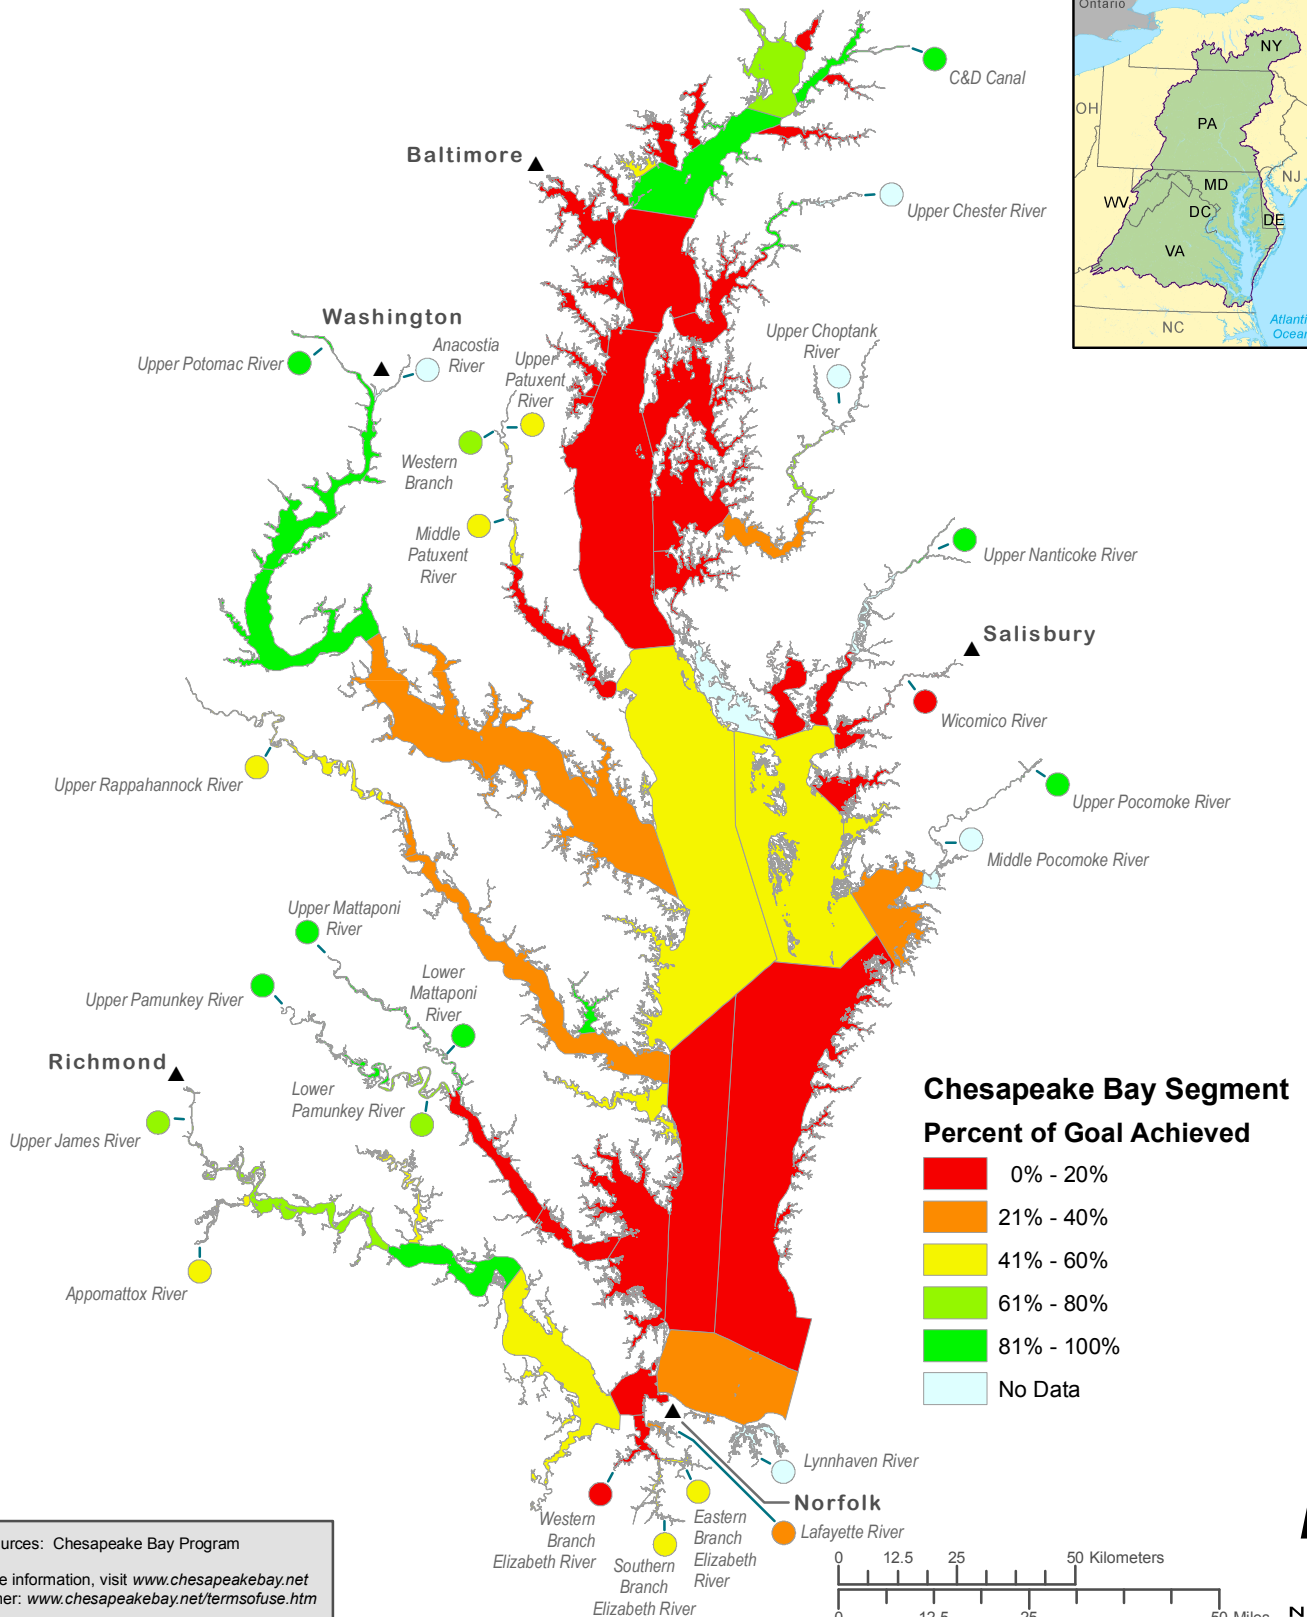

# Chlorophyll a (2009)

Percent of Goal Achieved

Data Sources: Chesapeake Bay Program  
 For more information, visit [www.chesapeakebay.net](http://www.chesapeakebay.net)  
 Disclaimer: [www.chesapeakebay.net/termsfuse.htm](http://www.chesapeakebay.net/termsfuse.htm)