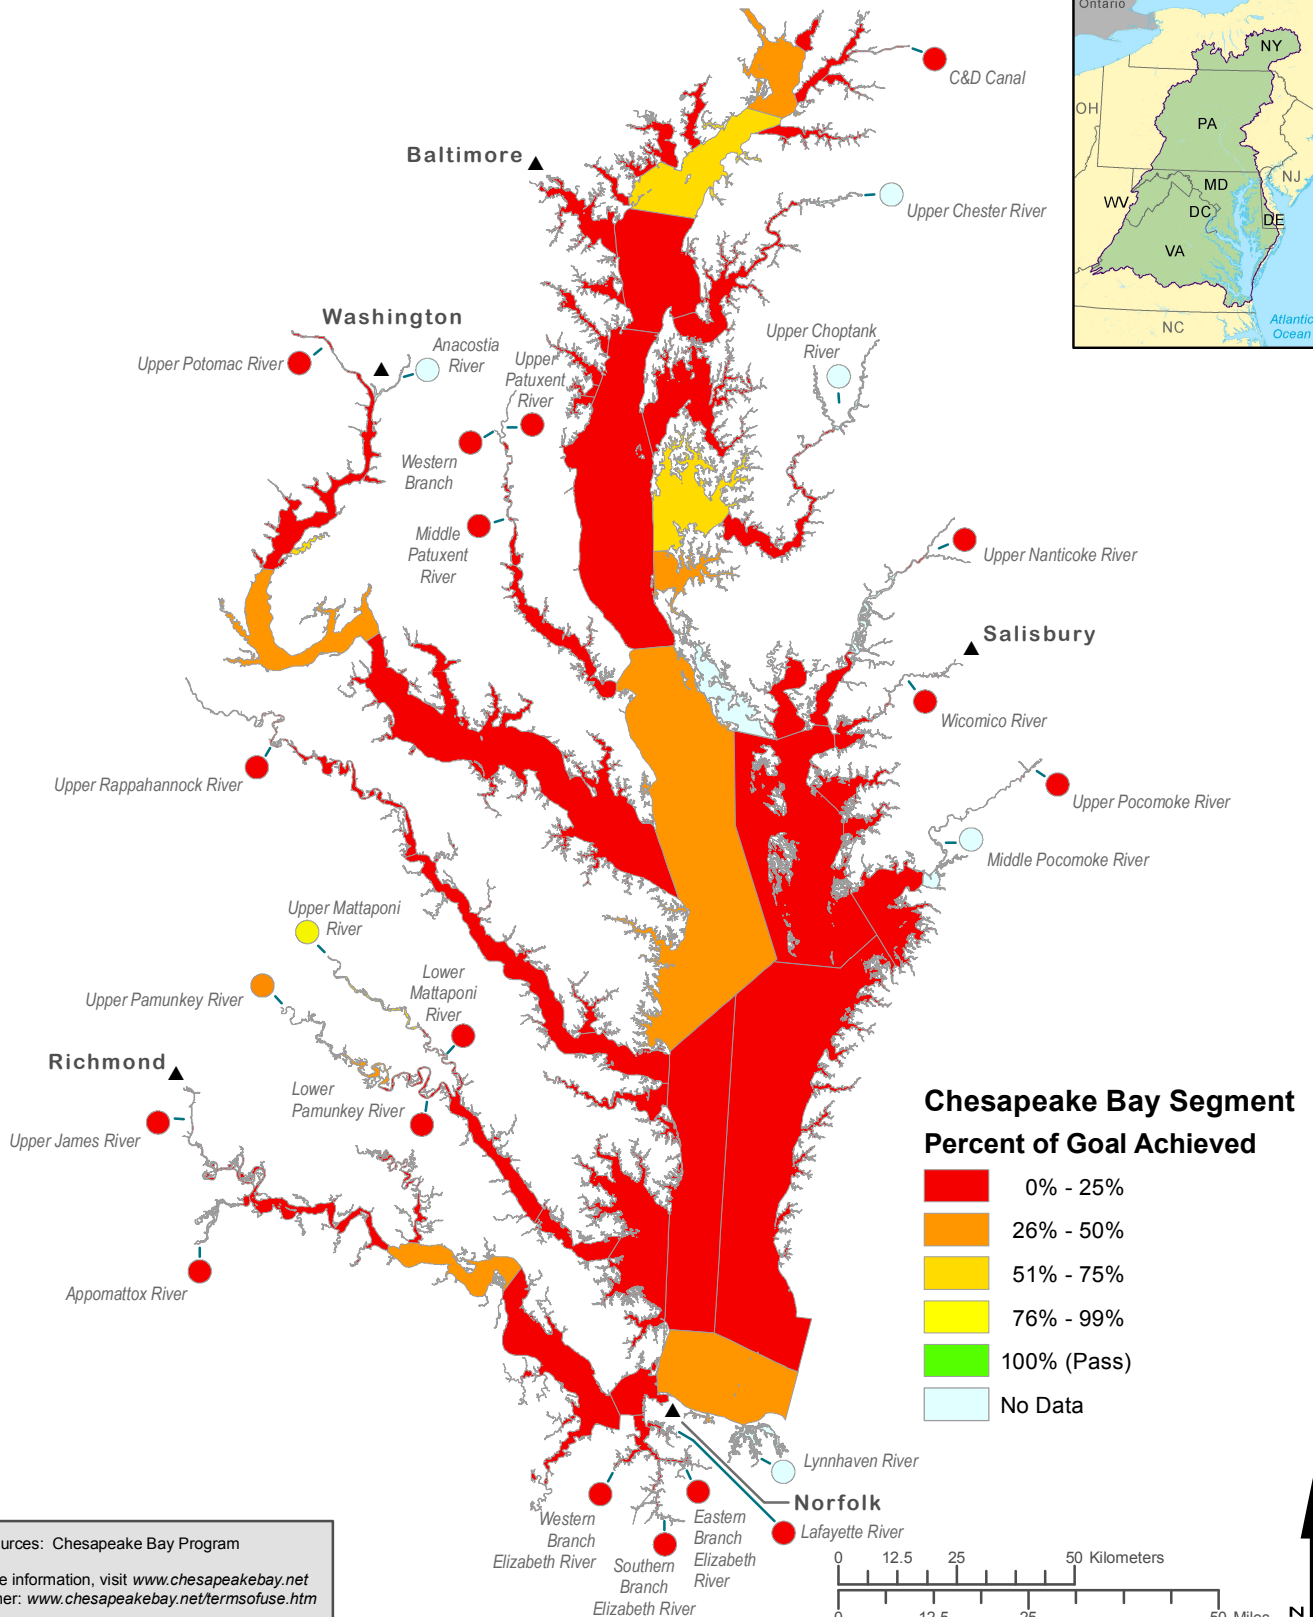

Mid-Channel Water Clarity (2010)

Percent of Goal Achieved

Data Sources: Chesapeake Bay Program
 For more information, visit www.chesapeakebay.net
 Disclaimer: www.chesapeakebay.net/termsfuse.htm