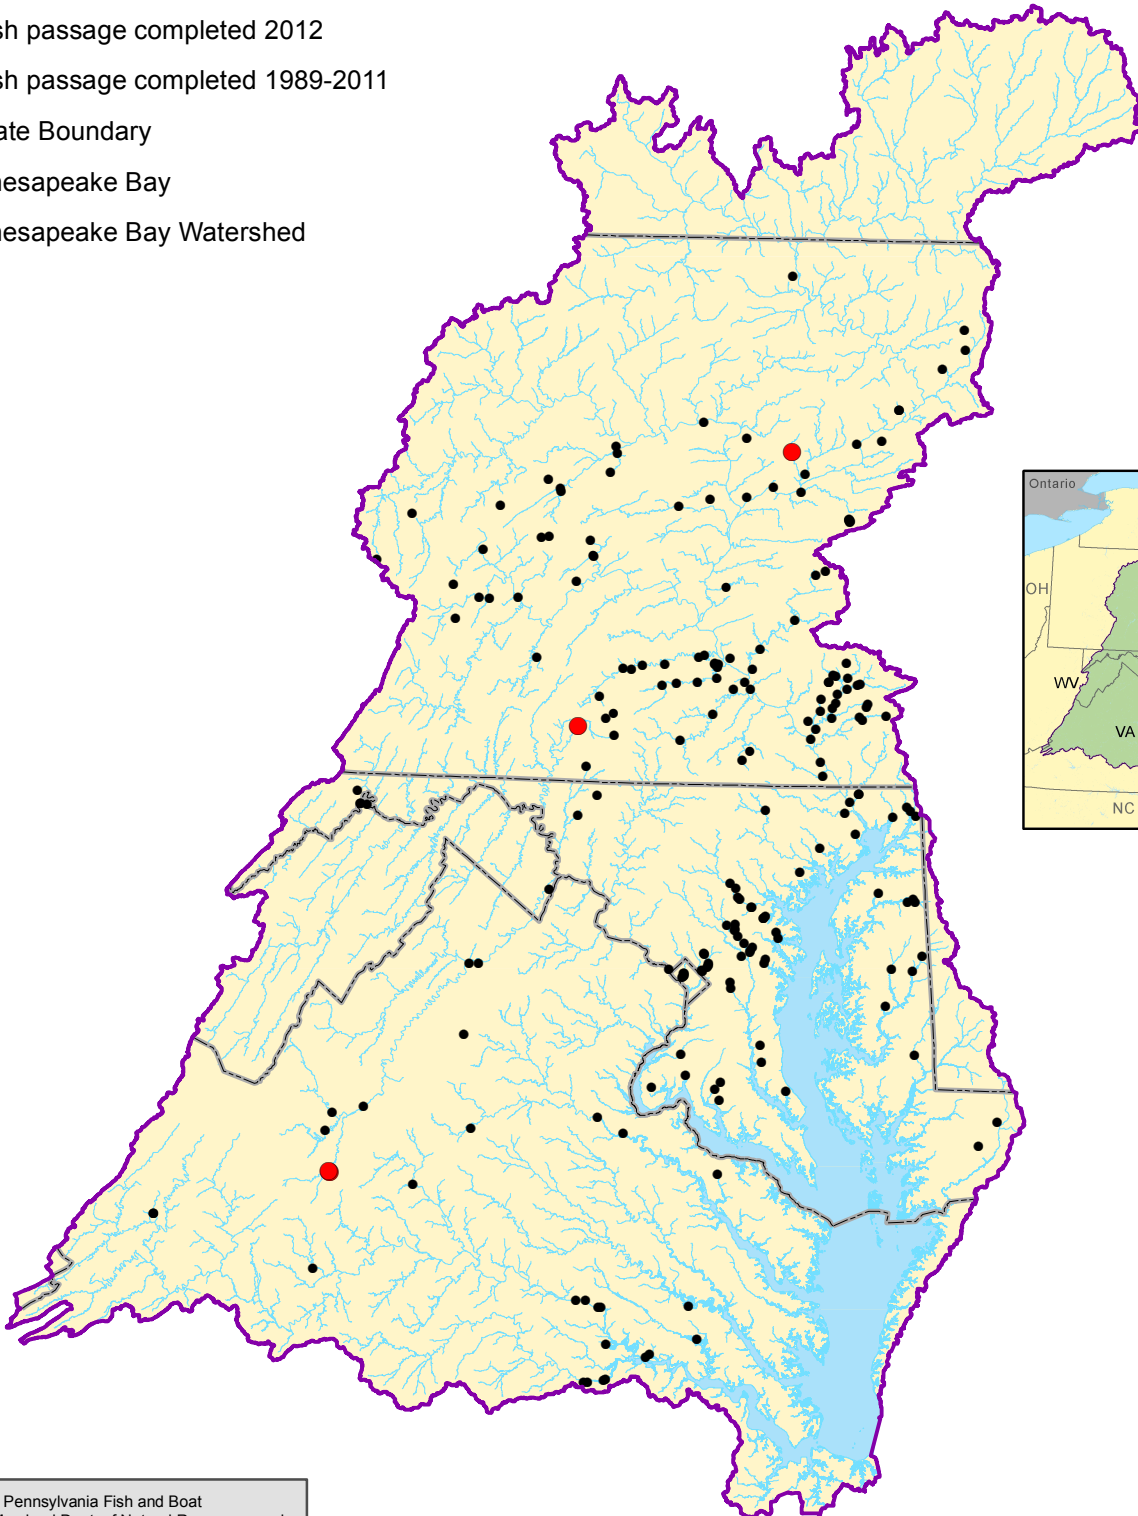

Fish Passage Progress (2012)

in the Chesapeake Bay Watershed

- Fish passage completed 2012
- Fish passage completed 1989-2011
- State Boundary
- Chesapeake Bay
- Chesapeake Bay Watershed

Data Sources: Pennsylvania Fish and Boat Commission, Maryland Dept. of Natural Resources and Virginia Dept. of Game and Inland Fisheries.