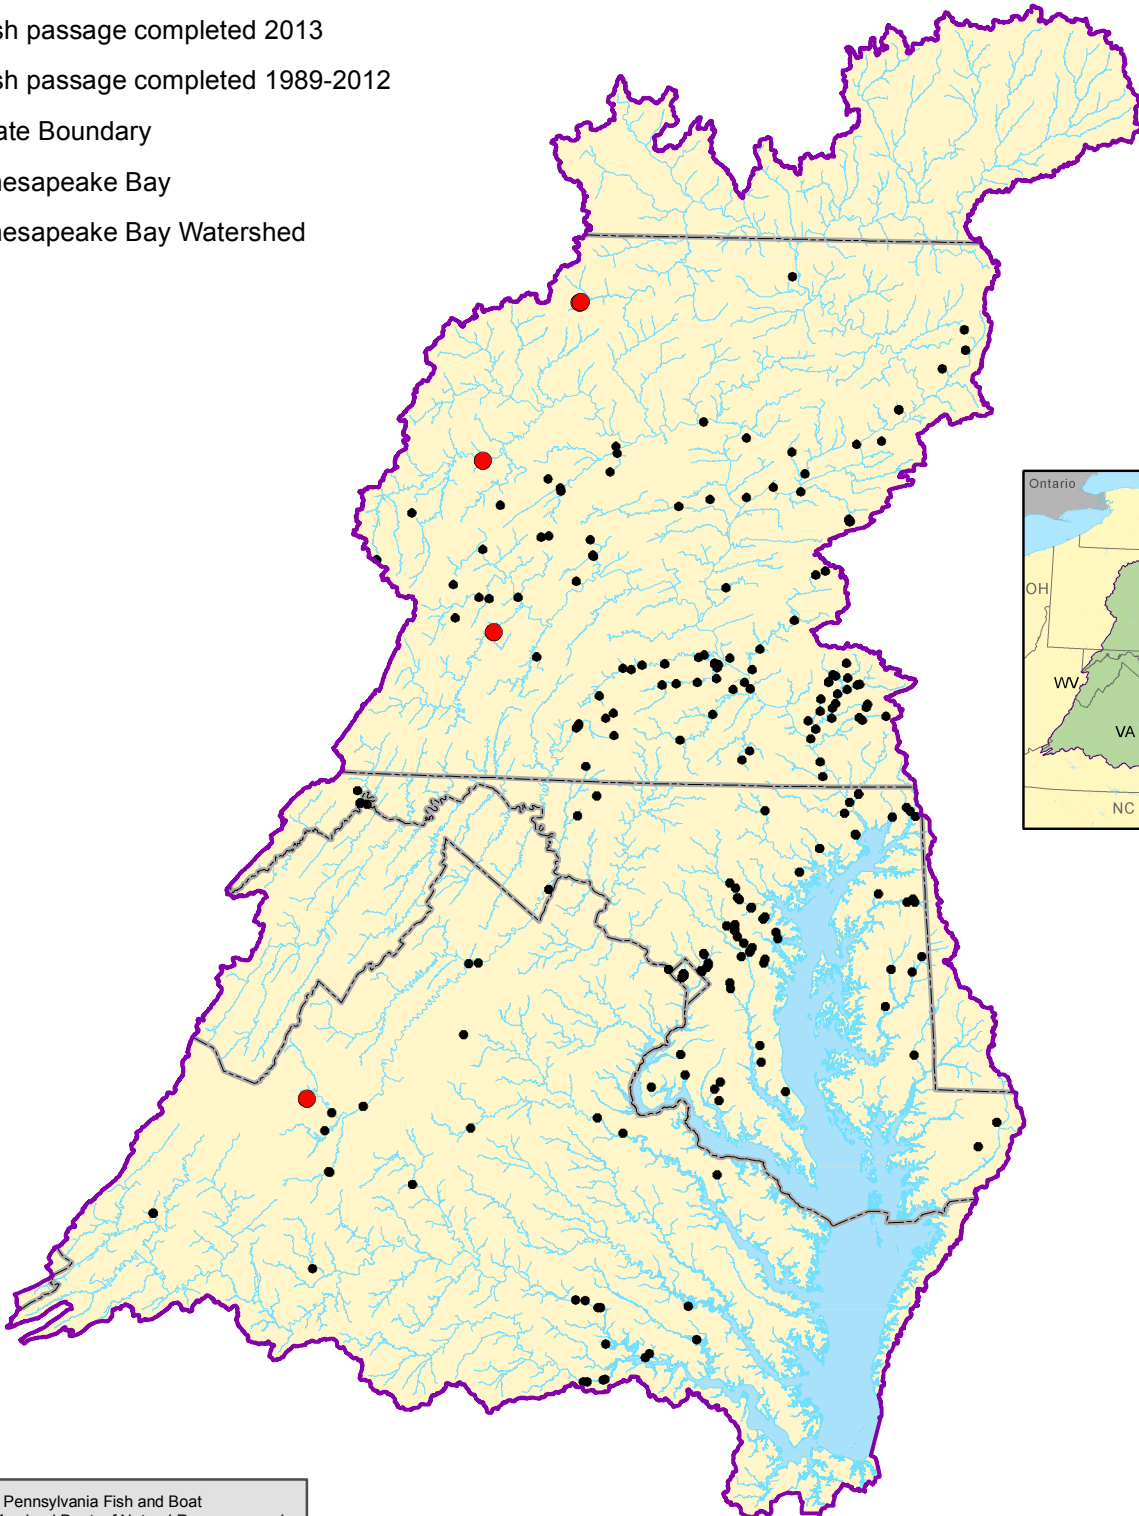

Fish Passage Progress (2013)

in the Chesapeake Bay Watershed

- Fish passage completed 2013
- Fish passage completed 1989-2012
- State Boundary
- Chesapeake Bay
- Chesapeake Bay Watershed

Data Sources: Pennsylvania Fish and Boat Commission, Maryland Dept. of Natural Resources and Virginia Dept. of Game and Inland Fisheries.