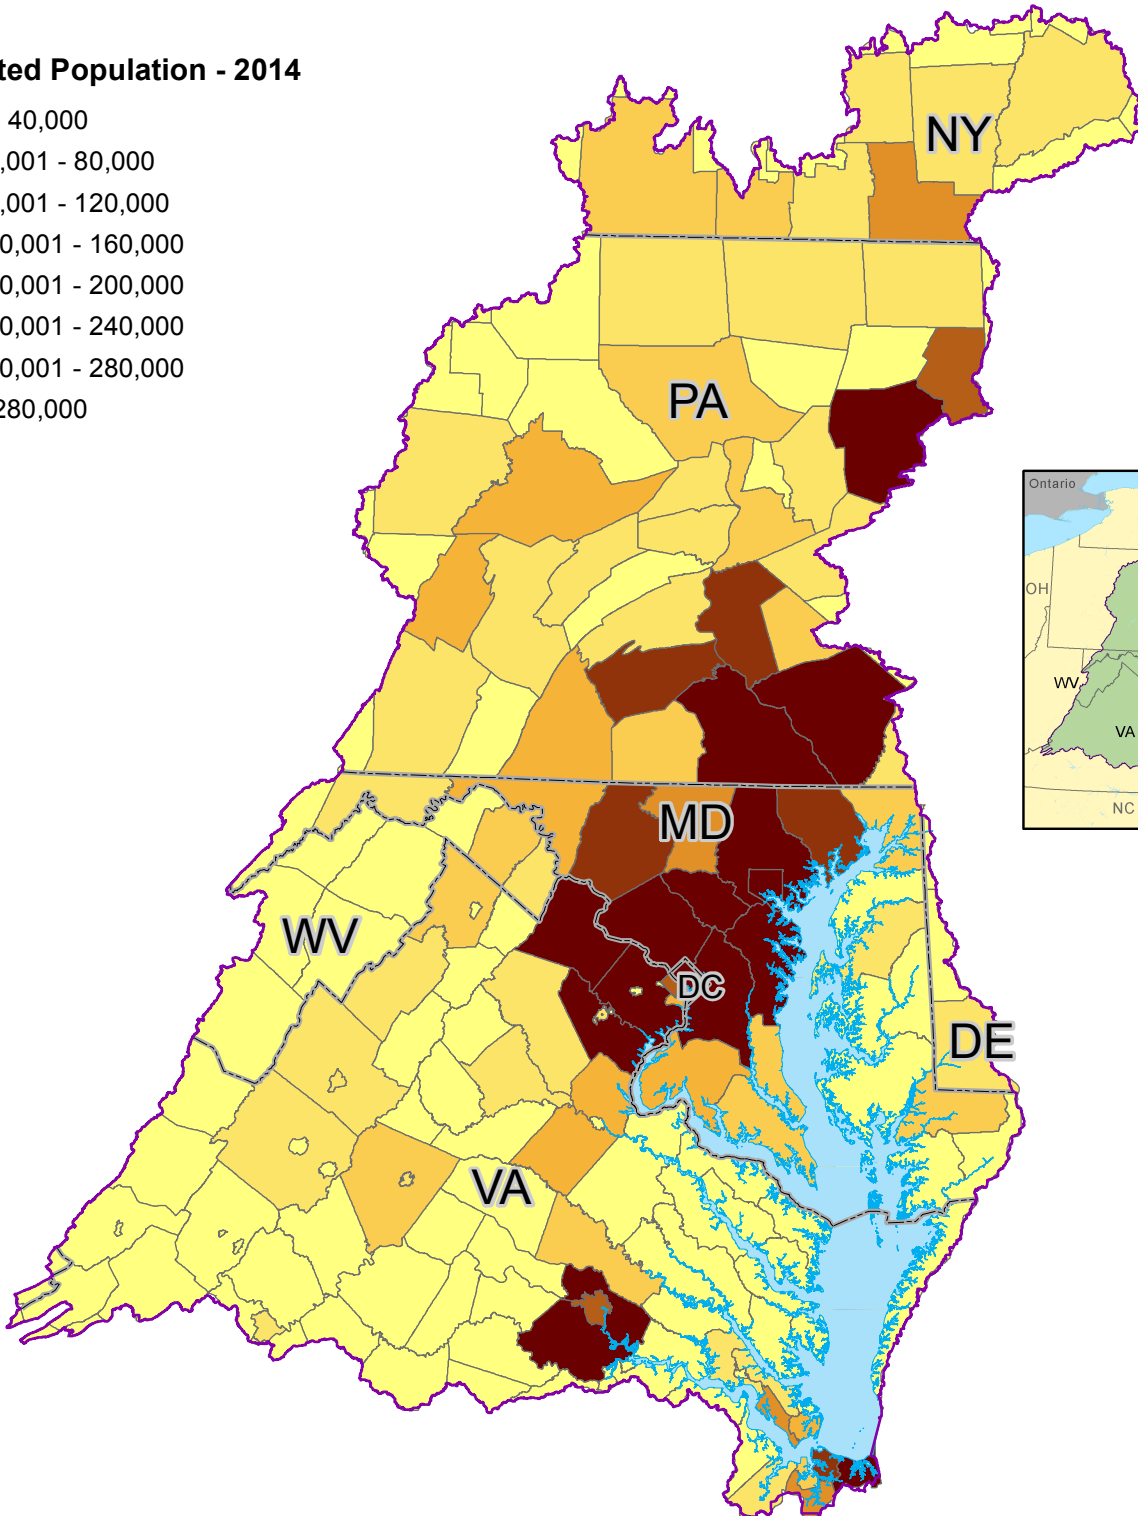

Population (2014)

Chesapeake Bay Watershed Counties

Estimated Population - 2014

Data Sources: US Census.

For more information, visit www.chesapeakebay.net
Disclaimer: www.chesapeakebay.net/termsfuse.htm

0 20 40 80 Kilometers

0 25 50 100 Miles N