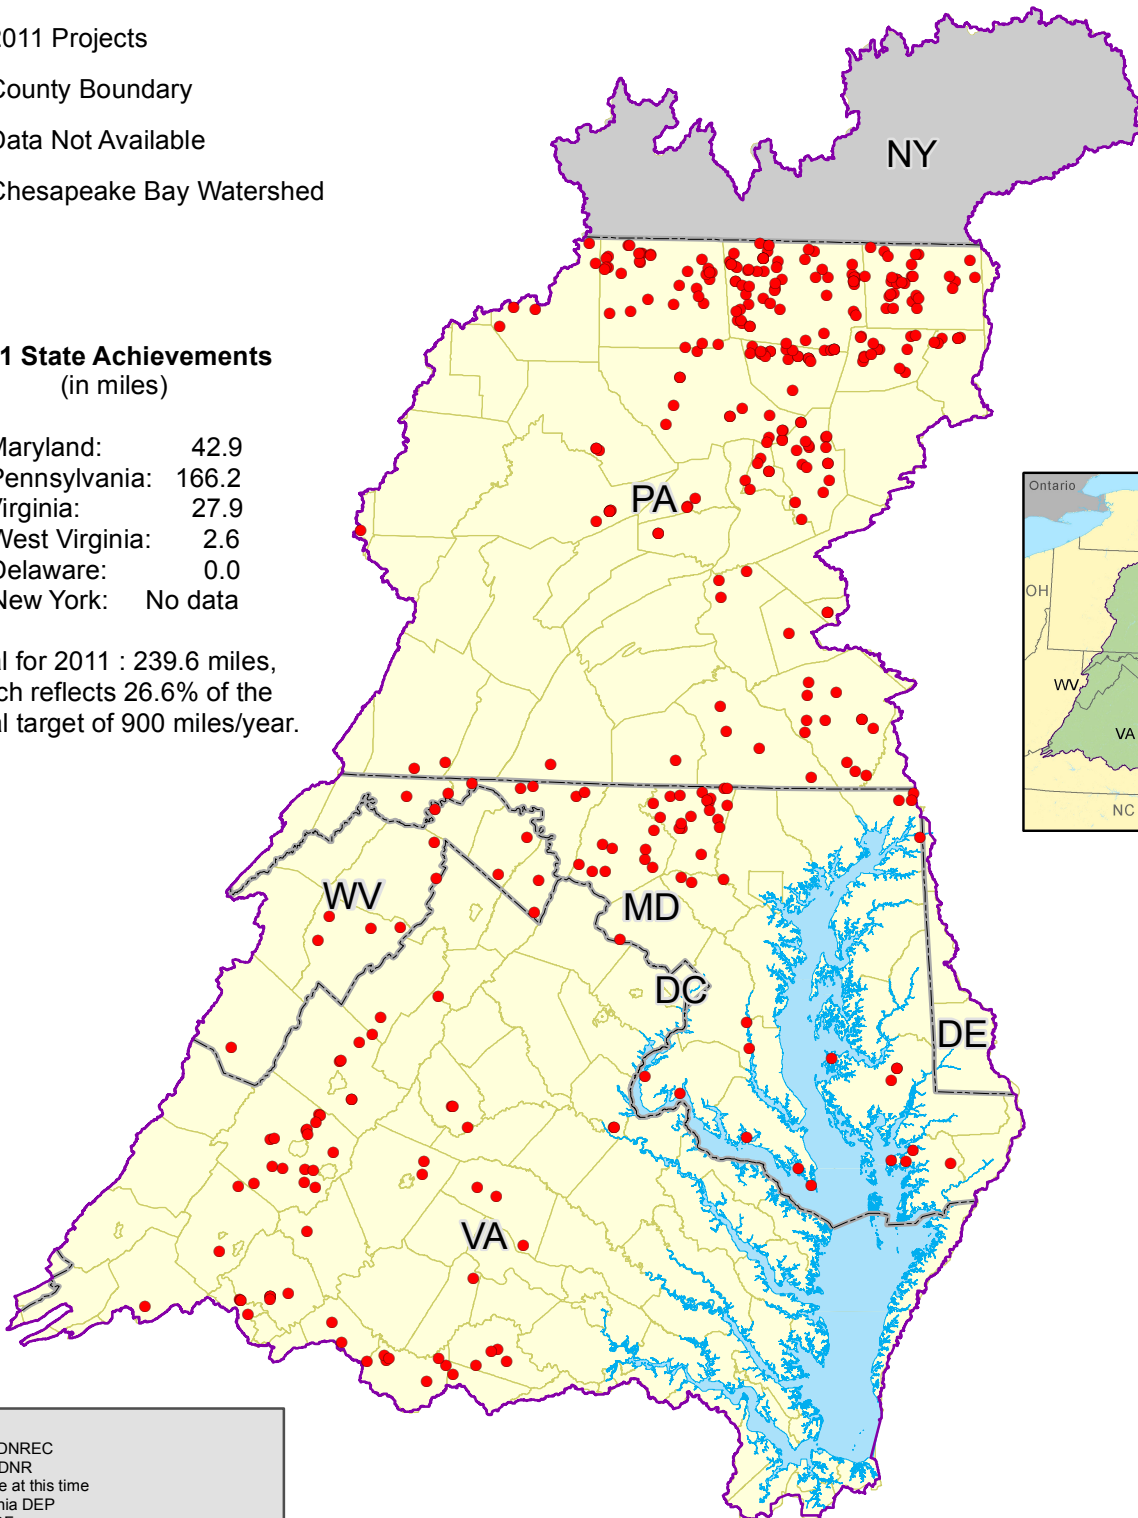

# Riparian Forest Buffer Restoration (2011)

## Restoration Efforts Assessment

- 2011 Projects
- County Boundary
- Data Not Available
- Chesapeake Bay Watershed

### 2011 State Achievements (in miles)

Maryland:	42.9
Pennsylvania:	166.2
Virginia:	27.9
West Virginia:	2.6
Delaware:	0.0
New York:	No data

Total for 2011 : 239.6 miles,  
which reflects 26.6% of the  
annual target of 900 miles/year.

Data Sources:  
DE: Delaware DNREC  
MD: Maryland DNR  
NY: Unavailable at this time  
PA: Pennsylvania DEP  
VA: Virginia DOF  
WV: West Virginia DOF

For more information, visit [www.chesapeakebay.net](http://www.chesapeakebay.net)  
Disclaimer: [www.chesapeakebay.net/termsfuse.htm](http://www.chesapeakebay.net/termsfuse.htm)