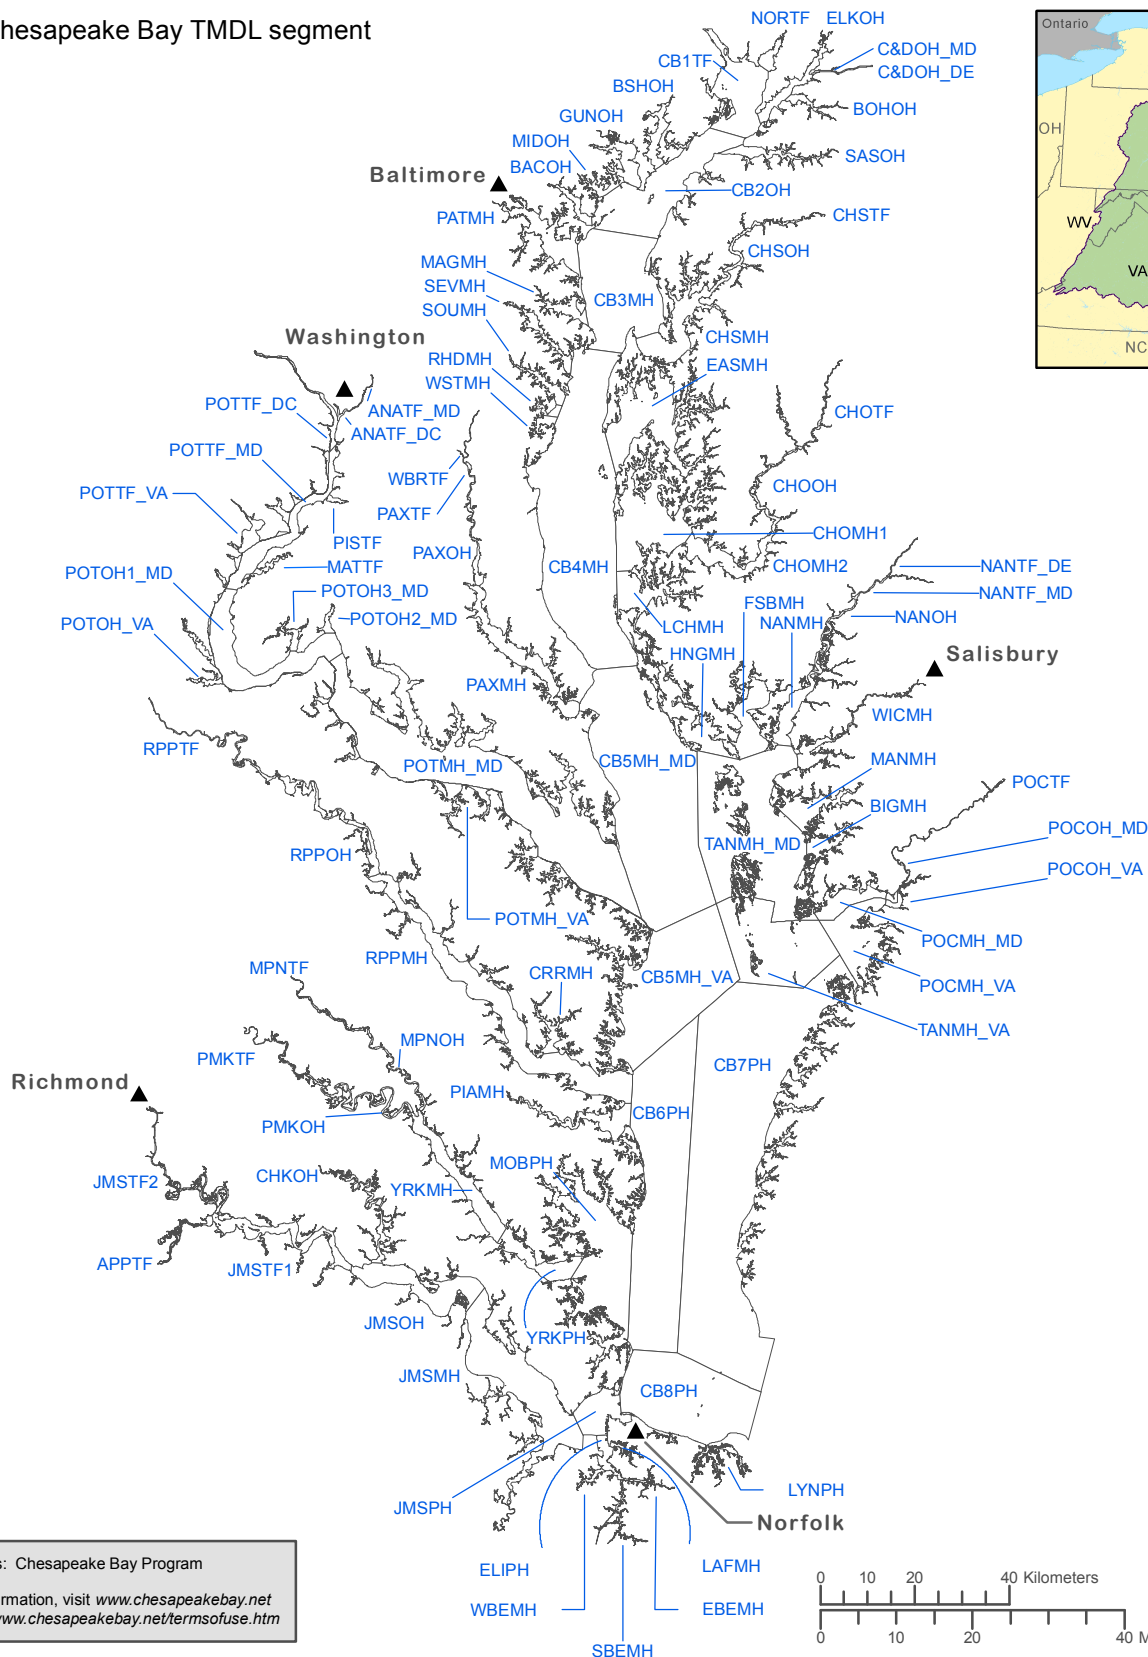

Chesapeake Bay Segmentation Scheme

TMDL - 92 Segments

Chesapeake Bay Program
A Watershed Partnership

Chesapeake Bay TMDL segment

Data Sources: Chesapeake Bay Program
For more information, visit www.chesapeakebay.net
Disclaimer: www.chesapeakebay.net/termsfuse.htm